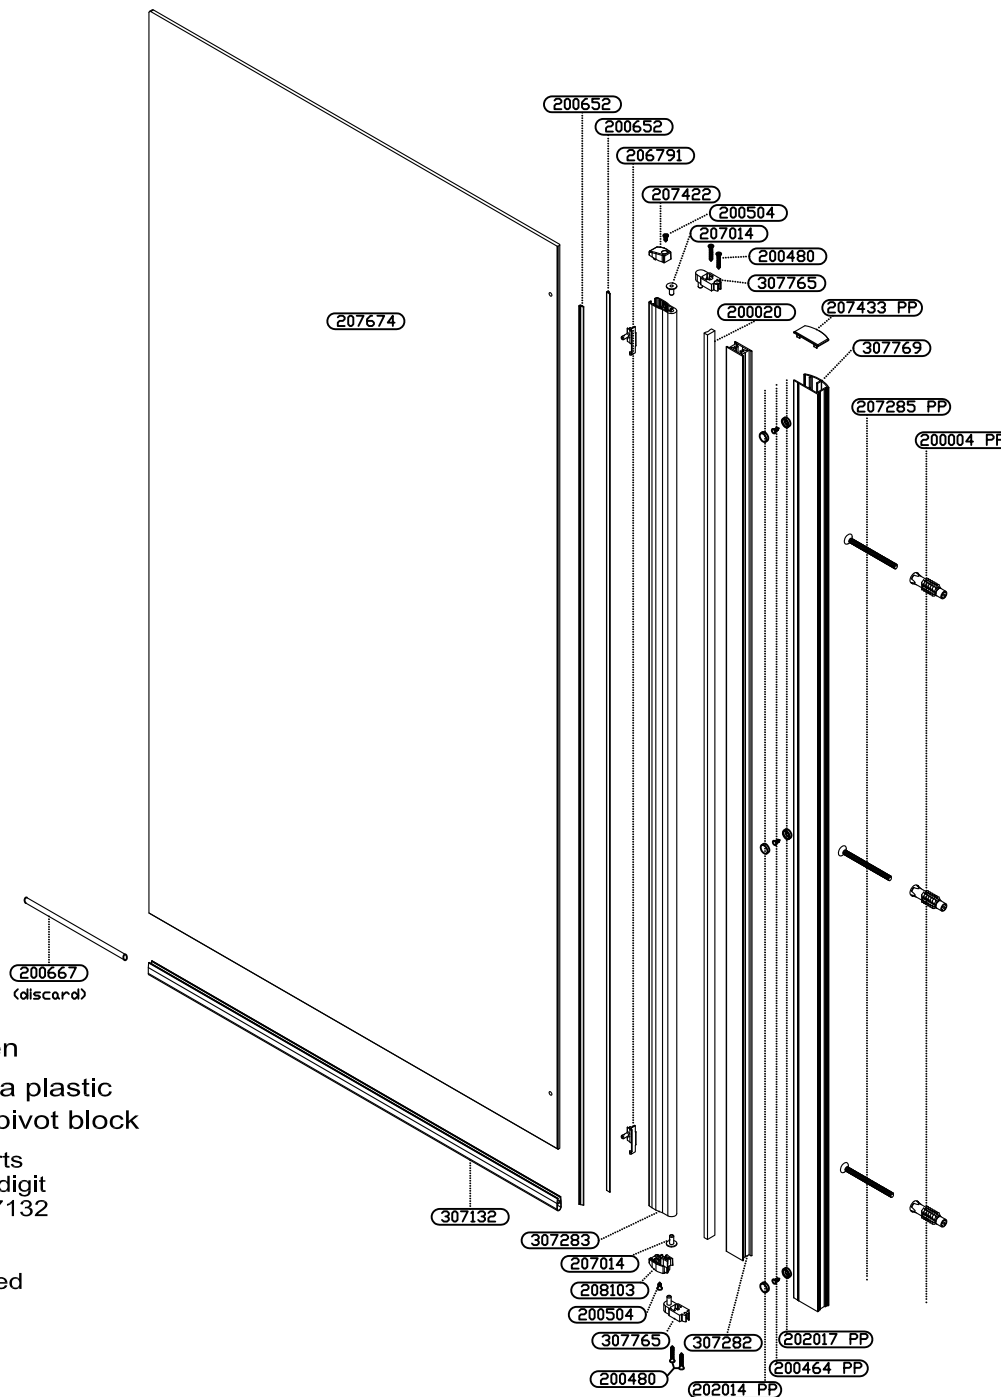

Alfred Road
 Wallasey Wirral
 CH44 7HY ENGLAND
 Tel 44 (0)151-606 5000
 Fax 44 (0)151-638 0303
 daryl@daryl-showers.co.uk

850 Aroco Square Bath Screen

- silver only, later version with a plastic moulding screwed next to top pivot block

To ensure correct replacement parts are sent be ready to quote the six digit part code from this drawing eg 307132

PP after a part means it is contained in the parts pack