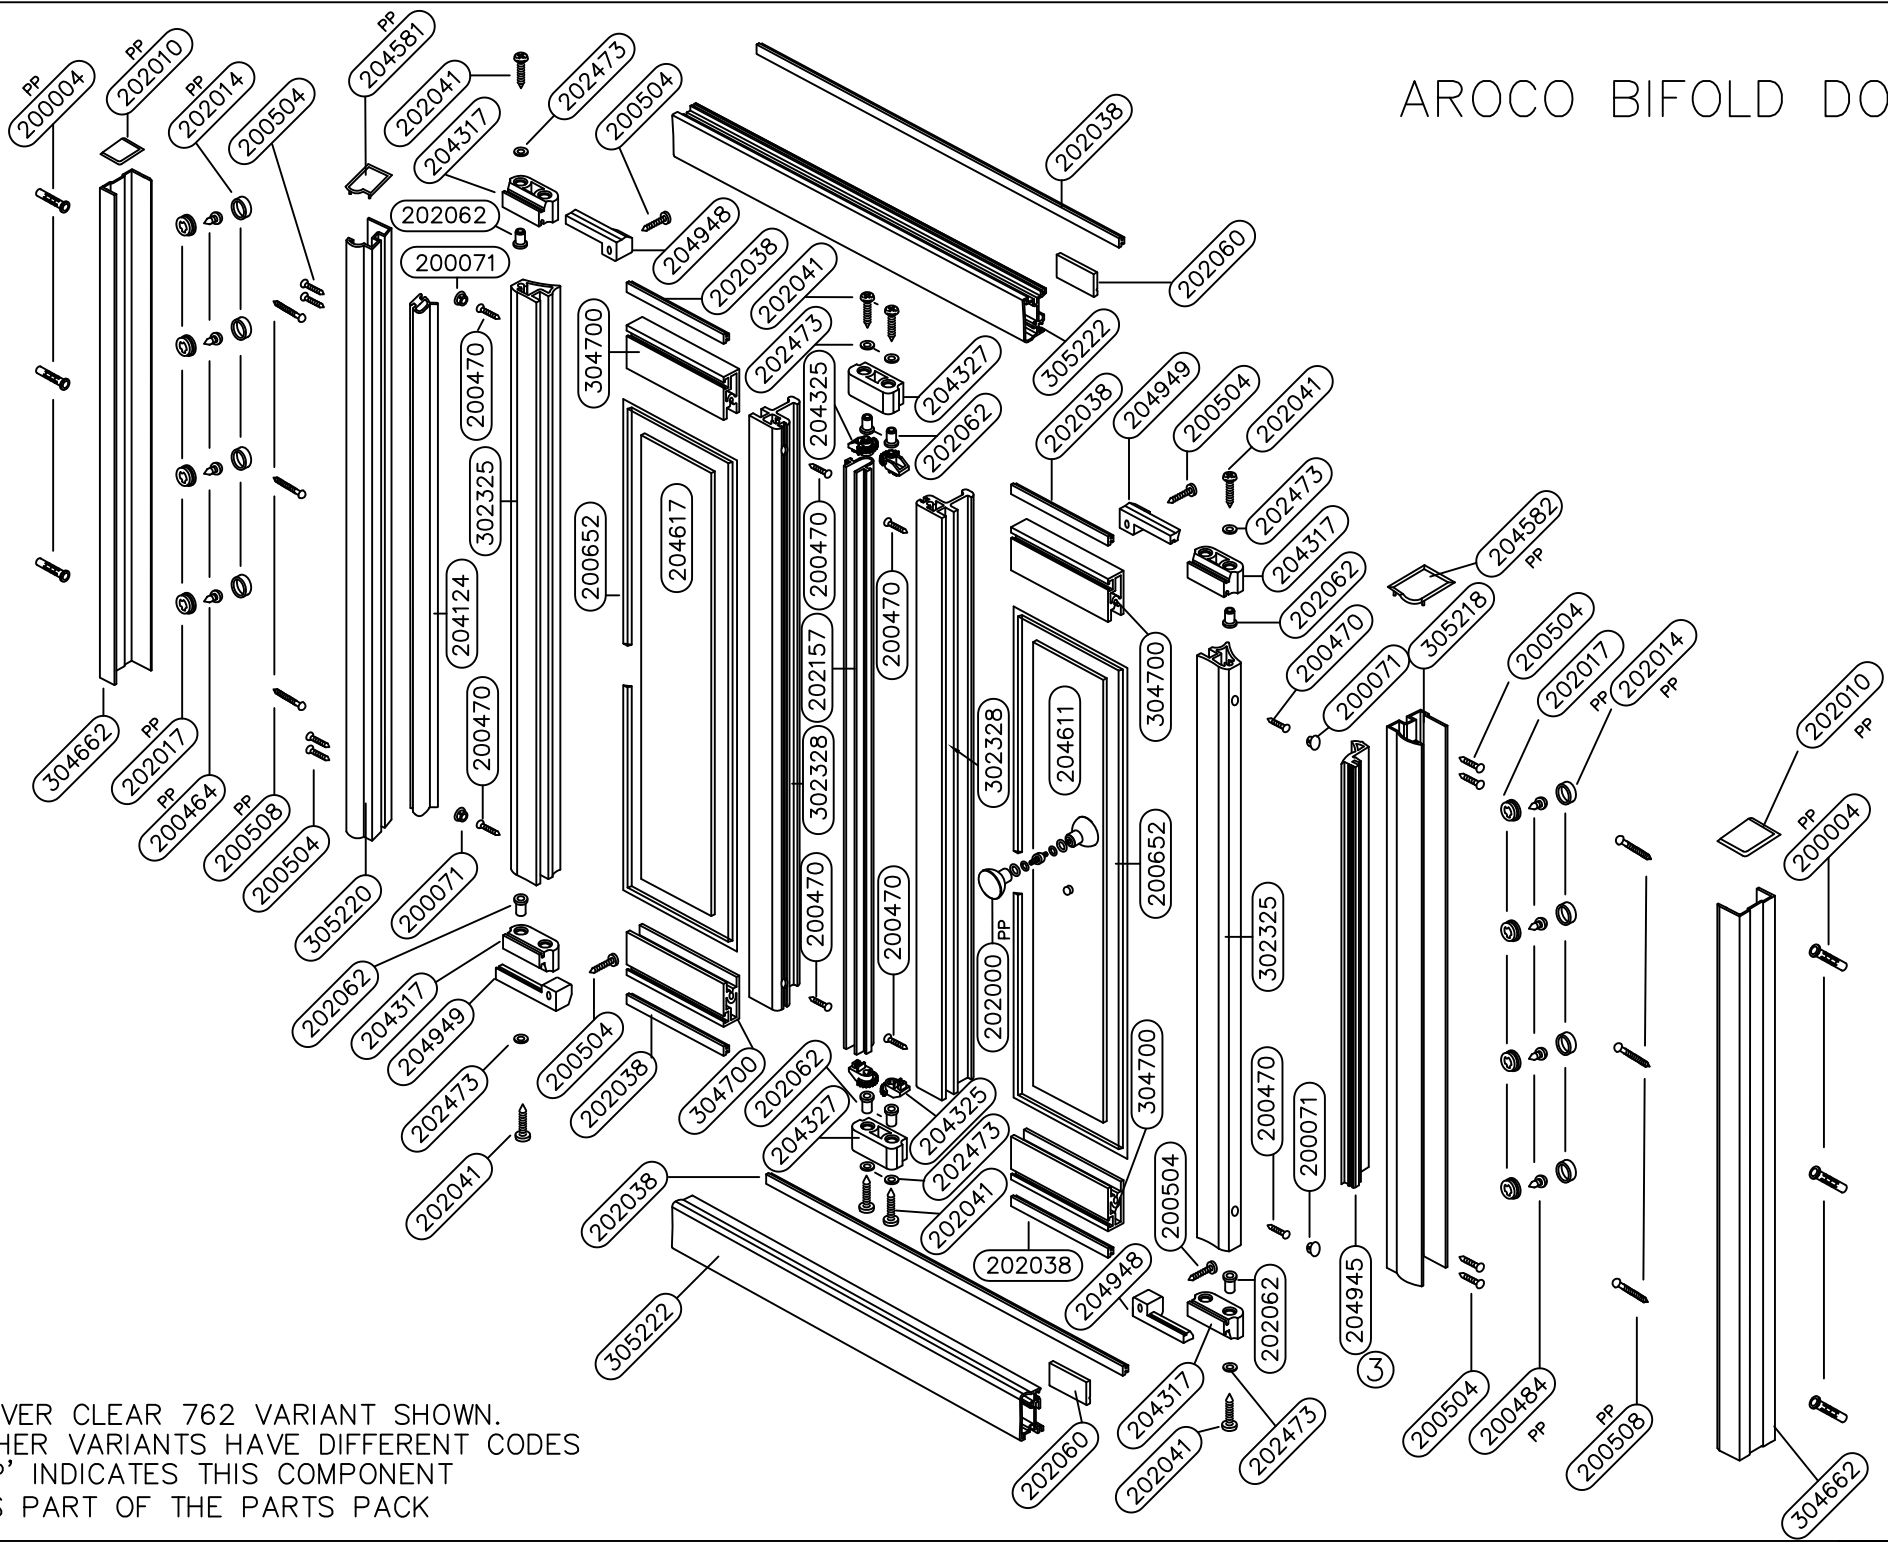

AROCO BIFOLD DOOR L/H

SILVER CLEAR 762 VARIANT SHOWN.
 OTHER VARIANTS HAVE DIFFERENT CODES
 'PP' INDICATES THIS COMPONENT
 IS PART OF THE PARTS PACK