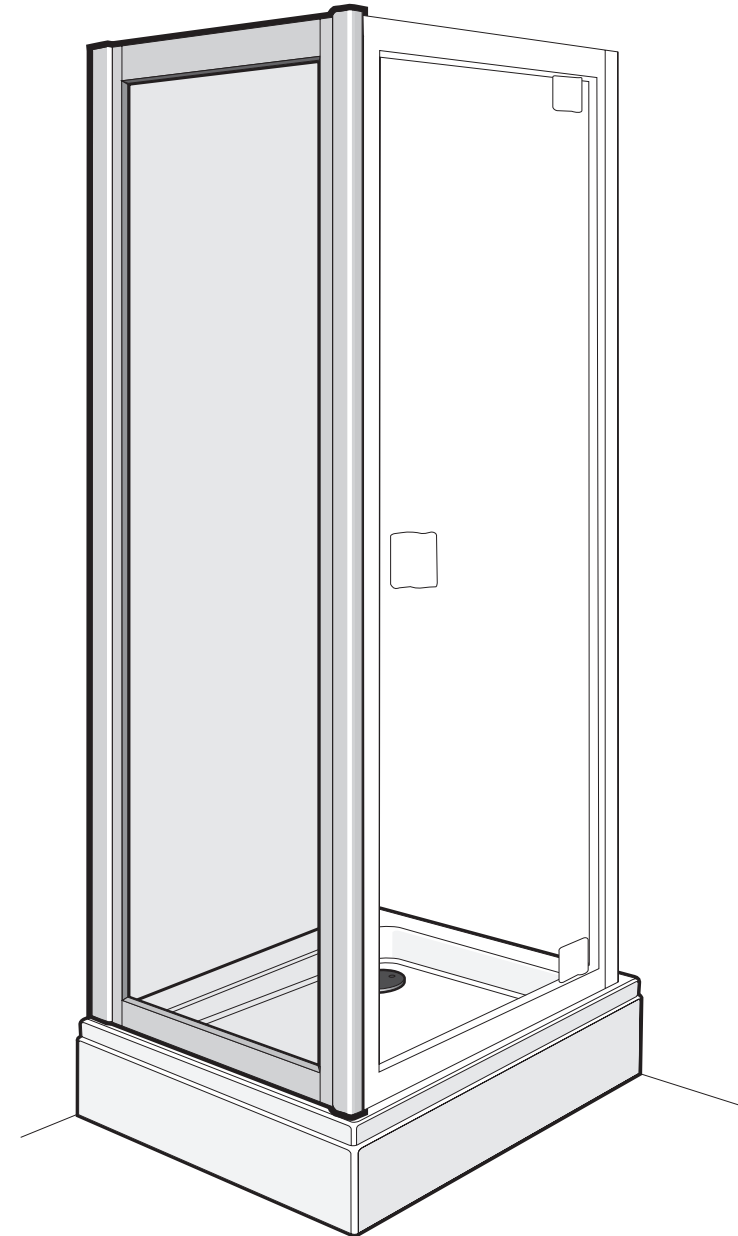

Frame Adjustment

DOOR 601/631/661/671	TRAY SIZE	FRAME ADJUSTMENT
	762 or 800mm	A = (601/631/671) 739 to 805mm A = (661) 752 to 805mm B = 737 to 786mm
	900mm	A = (601/631/671) 853 to 919mm A = (661) 866 to 919mm B = 851 to 900mm
	1000mm	A = (601/631/671) 968 to 1034mm A = (661) 981 to 1034mm B = 966 to 1015mm
	1200 x 762mm	A = (601/631/671) 1153 to 1219mm A = (661) 1166 to 1219mm B = 737 to 786mm
	1200 x 900mm	A = (601/631/671) 1153 to 1219mm A = (661) 1166 to 1219mm B = 851 to 900mm
	1600 x 800mm	A = (601/631/661/671) 1570 to 1636mm B = 737 to 786mm
	1700 x 762/800mm	A = (601/631/661) 1684 to 1750mm B = 737 to 786mm
	1700 x 900mm	A = (601/631/661) 1684 to 1750mm B = 851 to 900mm

DOOR 691/611	TRAY SIZE	FRAME ADJUSTMENT
	1000 x 762/800mm	A = 967 to 1028mm B = 737 to 786mm
	1000 x 900mm	A = 967 to 1028mm B = 851 to 900mm
	1100 x 762/800mm	A = 1067 to 1128mm B = 737 to 786mm
	1100 x 900mm	A = 1067 to 1128mm B = 851 to 900mm
	1200 x 762/800mm	A = 1167 to 1228mm B = 737 to 786mm
	1200 x 900mm	A = 1167 to 1228mm B = 851 to 900mm
	1600 x 762/800mm	A = 1567 to 1628mm B = 737 to 786mm
	BATH SIZE	
	1700 x 700mm	A = 1667 to 1728mm B = 651 to 700mm

Cyan side panels fit the following Cyan doors

44 (0)151 606 5000

DOOR 638	TRAY SIZE	FRAME ADJUSTMENT
	1400 x 700mm	A = 1357 to 1400mm B = 651 to 700mm

Cyan side panel (620/615)

Made in the UK by:
Kohler Daryl Limited
 Alfred Road, Wallasey, Wirral, CH44 7HY England
 Tel 44 (0)151 606 5000 Fax 44 (0)151 638 0303
 www.daryl-showers.co.uk
 E-mail Daryl@daryl-showers.co.uk