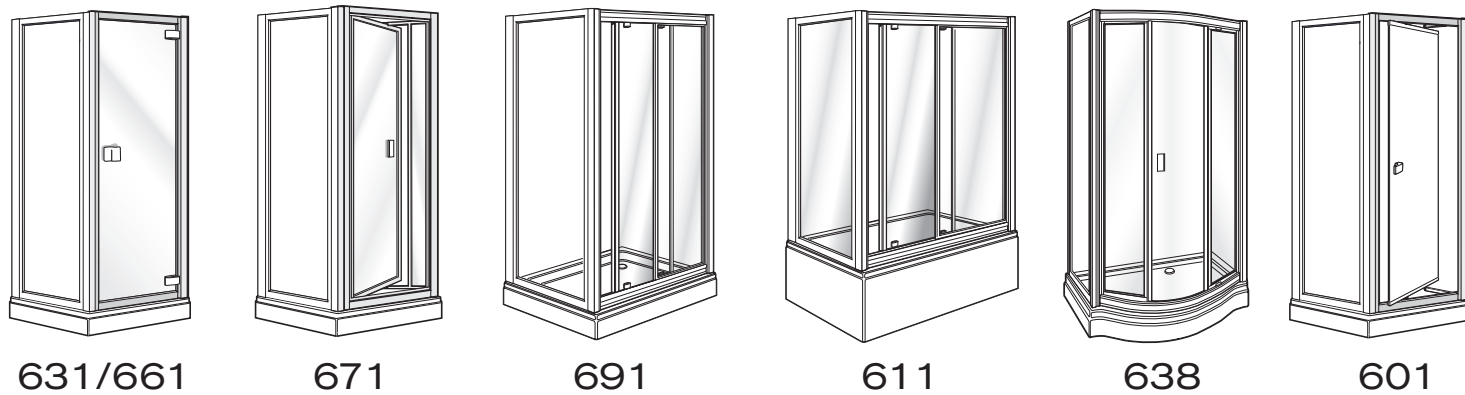

Frame Adjustment

DOOR 601/631/661/671	TRAY SIZE	FRAME ADJUSTMENT
	762 or 800mm	A = (601/631/671) 739 to 805mm A = (661) 752 to 805mm B = 737 to 786mm
	900mm	A = (601/631/671) 853 to 919mm A = (661) 866 to 919mm B = 851 to 900mm
	1000mm	A = (601/631/671) 968 to 1034mm A = (661) 981 to 1034mm B = 966 to 1015mm
	1200 x 762mm	A = (601/631/671) 1153 to 1219mm A = (661) 1166 to 1219mm B = 737 to 786mm
	1200 x 900mm	A = (601/631/671) 1153 to 1219mm A = (661) 1166 to 1219mm B = 851 to 900mm
	1600 x 800mm	A = (601/631/661/671) 1570 to 1636mm B = 737 to 786mm
	1700 x 762/800mm	A = (601/631/661) 1684 to 1750mm B = 737 to 786mm
	1700 x 900mm	A = (601/631/661) 1684 to 1750mm B = 851 to 900mm

DOOR 691/611	TRAY SIZE	FRAME ADJUSTMENT
	1000 x 762/800mm	A = 967 to 1028mm B = 737 to 786mm
	1000 x 900mm	A = 967 to 1028mm B = 851 to 900mm
	1100 x 762/800mm	A = 1067 to 1128mm B = 737 to 786mm
	1100 x 900mm	A = 1067 to 1128mm B = 851 to 900mm
	1200 x 762/800mm	A = 1167 to 1228mm B = 737 to 786mm
	1200 x 900mm	A = 1167 to 1228mm B = 851 to 900mm
	1600 x 762/800mm	A = 1567 to 1628mm B = 737 to 786mm
	BATH SIZE	
	1700 x 700mm	A = 1667 to 1728mm B = 651 to 700mm

Cyan side panels fit the following Cyan doors

44 (0)151 606 5000

DOOR 638	TRAY SIZE	FRAME ADJUSTMENT
	1400 x 700mm	A = 1357 to 1400mm B = 651 to 700mm

Cyan side panel (620/615)

Made in the UK by:
Kohler Daryl Limited
 Alfred Road, Wallasey, Wirral, CH44 7HY England
 Tel 44 (0)151 606 5000 Fax 44 (0)151 638 0303
 www.daryl-showers.co.uk
 E-mail Daryl@daryl-showers.co.uk