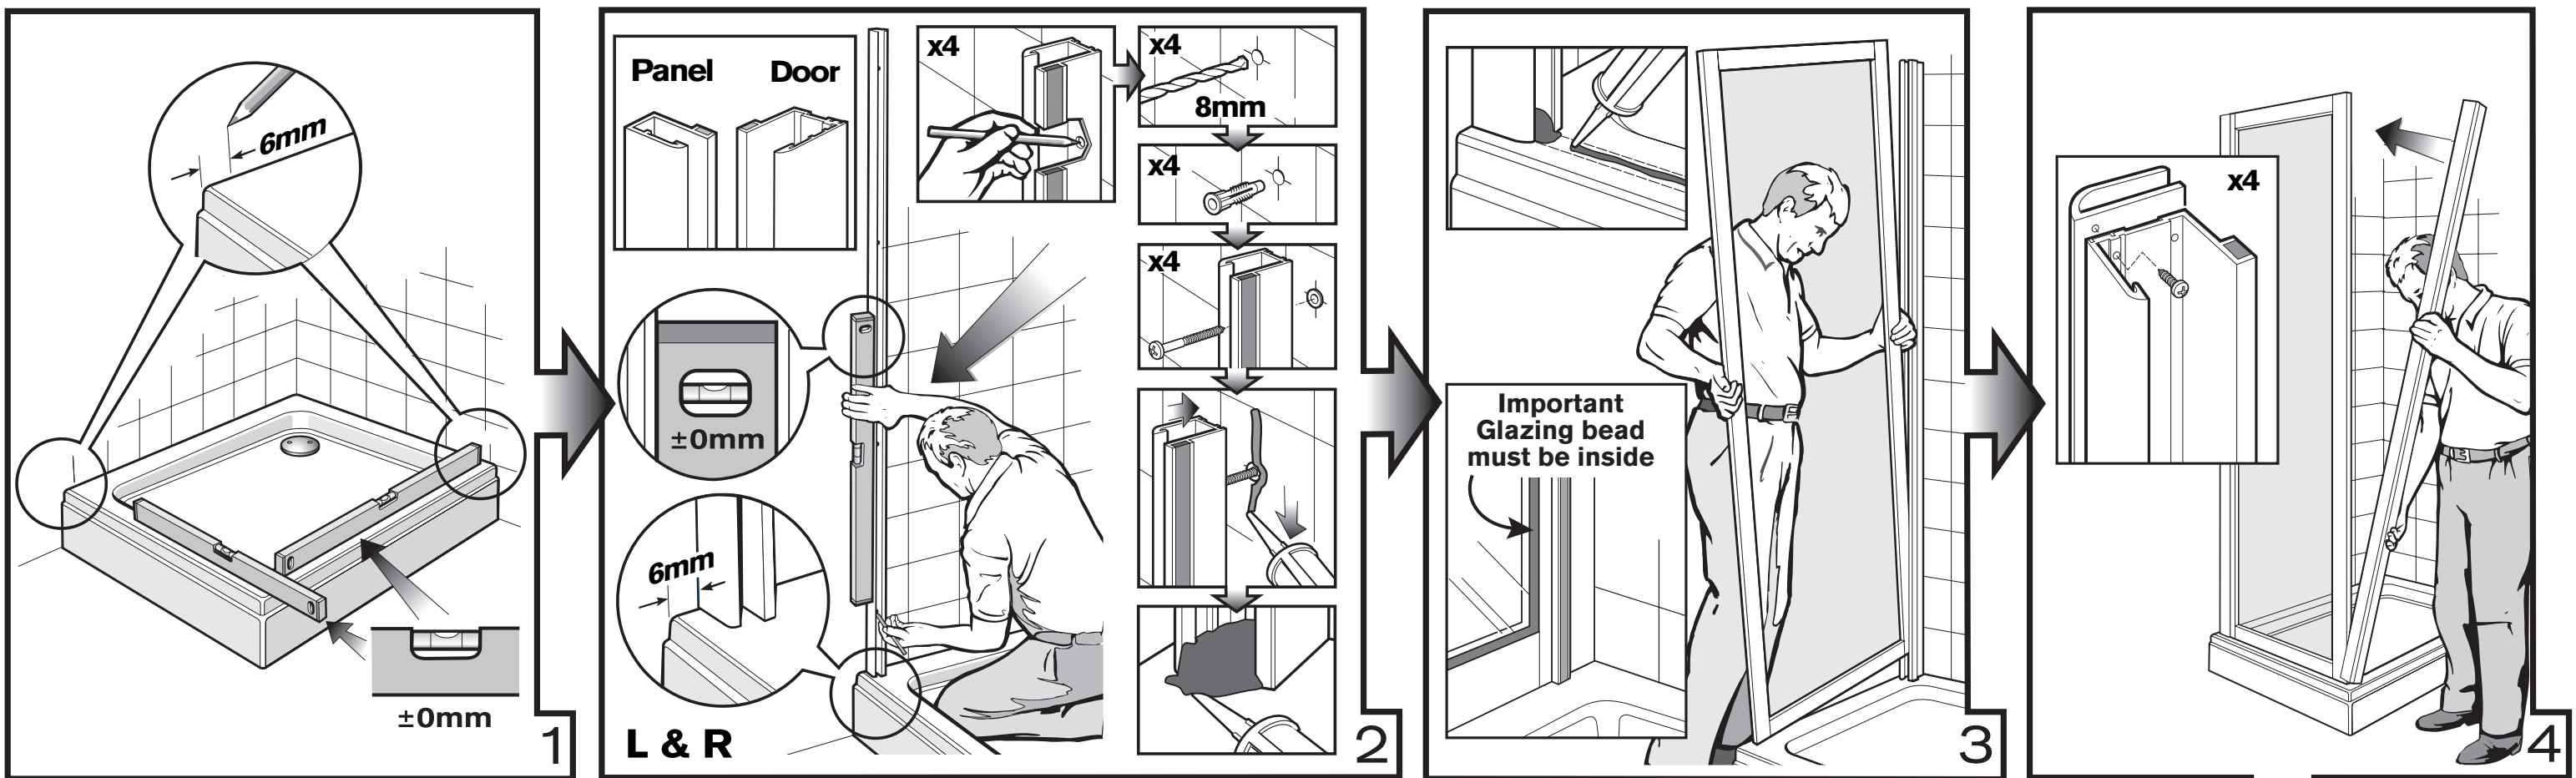

Cyan side panels fit the following Cyan doors

44 (0)151 606 5000

DOOR 638	TRAY SIZE	FRAME ADJUSTMENT
	1400 x 700mm	A = 1357 to 1400mm B = 651 to 700mm

Cyan side panel (620/615)

Made in the UK by:
Kohler Daryl Limited
 Alfred Road, Wallasey, Wirral, CH44 7HY England
 Tel 44 (0)151 606 5000 Fax 44 (0)151 638 0303
 www.daryl-showers.co.uk
 E-mail Daryl@daryl-showers.co.uk