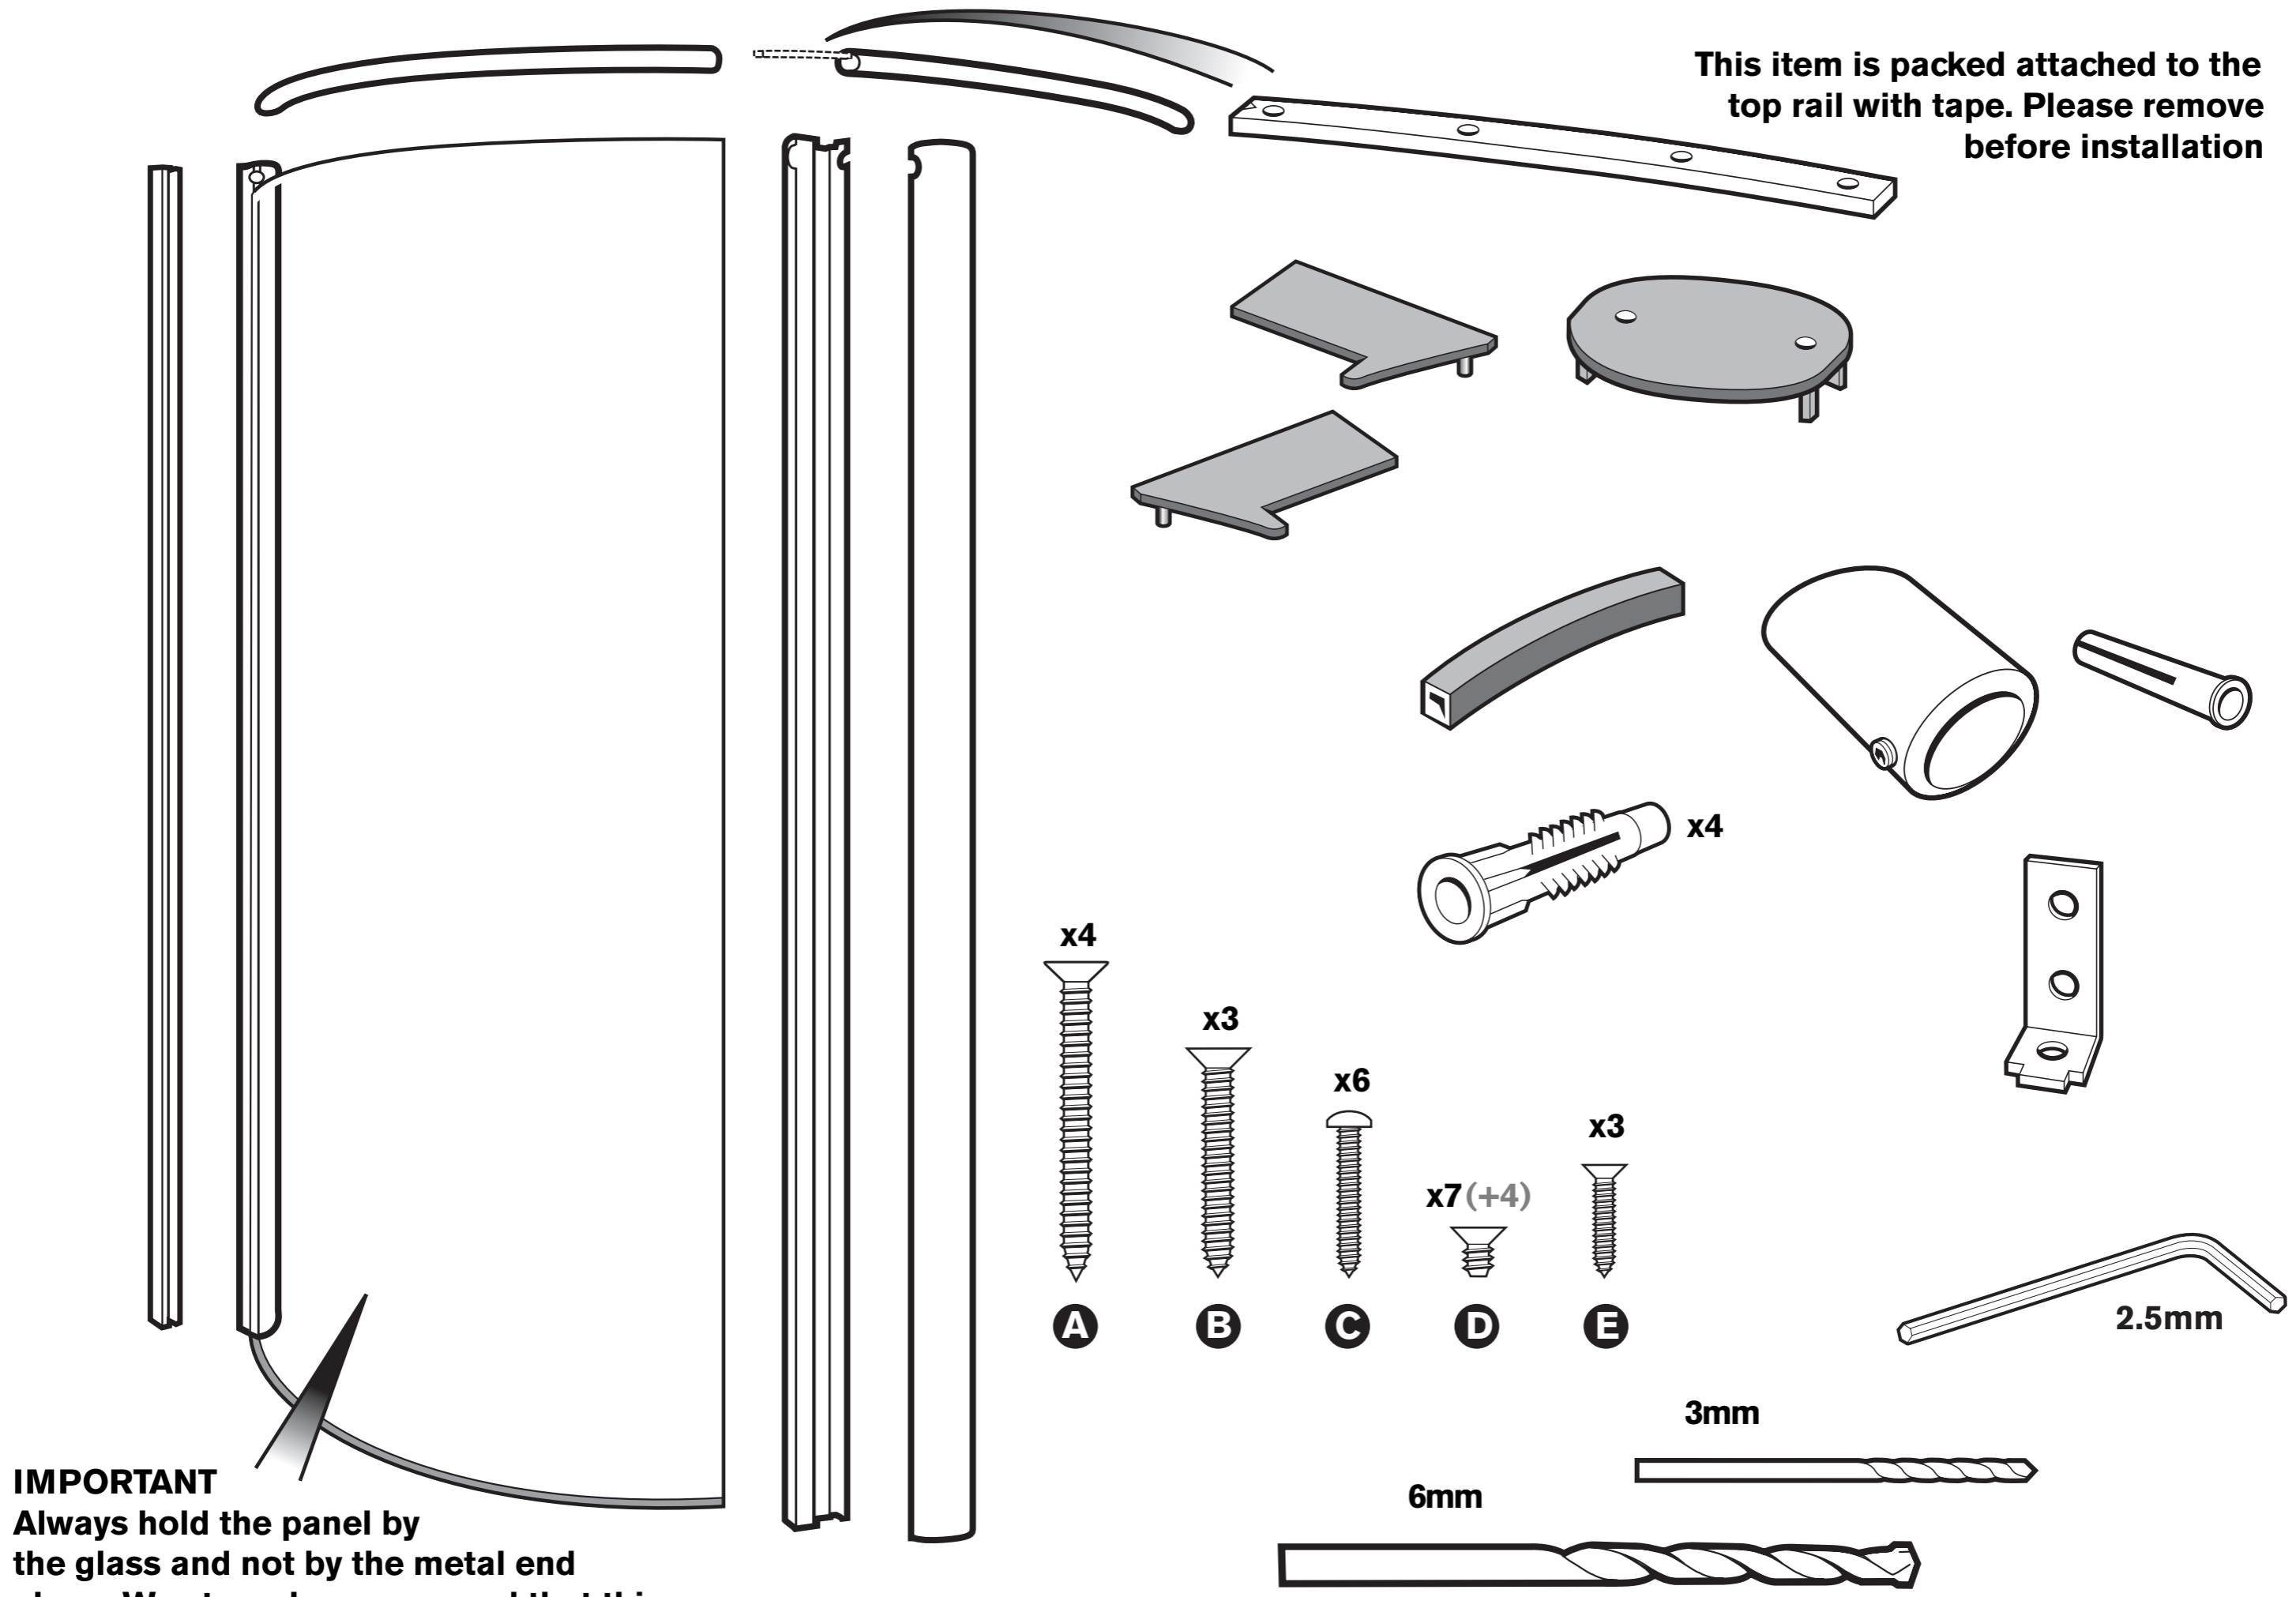

15

16

Cut Seal to size and fit between glass and top rail.

18

Cut Seal to size and fit between glass and top rail.

24 hrs

17

Push strip on firmly

RECOMMENDED SAFETY PRECAUTIONS

 Protective footwear when lifting panels

Safety glasses when drilling 

CFI157M

44 (0)151 606 5000

Cyan Walk-In Enclosure
1400 and 1700mm (081)

Made in the UK by:
Kohler Daryl Limited
Alfred Road, Wallasey, Wirral, CH44 7HY England
Tel 44 (0)151 606 5000 Fax 44 (0)151 638 0303
www.daryl-showers.co.uk
E-mail Daryl@daryl-showers.co.uk

This item is packed attached to the top rail with tape. Please remove before installation

IMPORTANT
 Always hold the panel by the glass and not by the metal end alone. We strongly recommend that this piece is always lifted by 2 people.