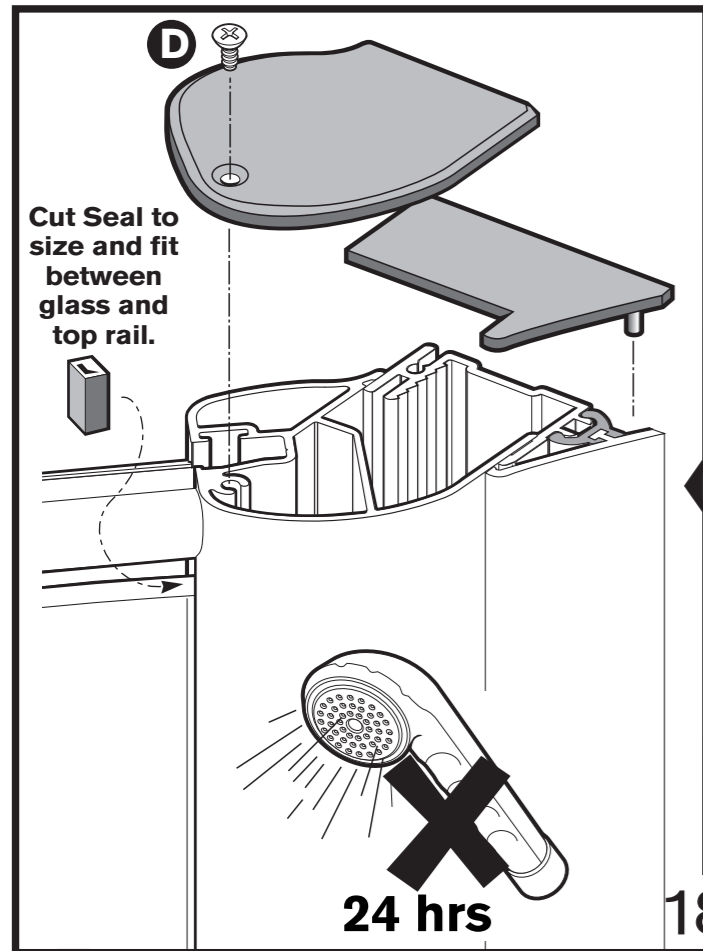

15

16

Cut Seal to size and fit between glass and top rail.

18

Cut Seal to size and fit between glass and top rail.

24 hrs

17

Push strip on firmly

RECOMMENDED SAFETY PRECAUTIONS

 Protective footwear when lifting panels

Safety glasses when drilling 

CFI157M

44 (0)151 606 5000

Cyan Walk-In Enclosure
1400 and 1700mm (081)

Made in the UK by:
Kohler Daryl Limited
Alfred Road, Wallasey, Wirral, CH44 7HY England
Tel 44 (0)151 606 5000 Fax 44 (0)151 638 0303
www.daryl-showers.co.uk
E-mail Daryl@daryl-showers.co.uk

This item is packed attached to the top rail with tape. Please remove before installation

IMPORTANT
 Always hold the panel by the glass and not by the metal end alone. We strongly recommend that this piece is always lifted by 2 people.