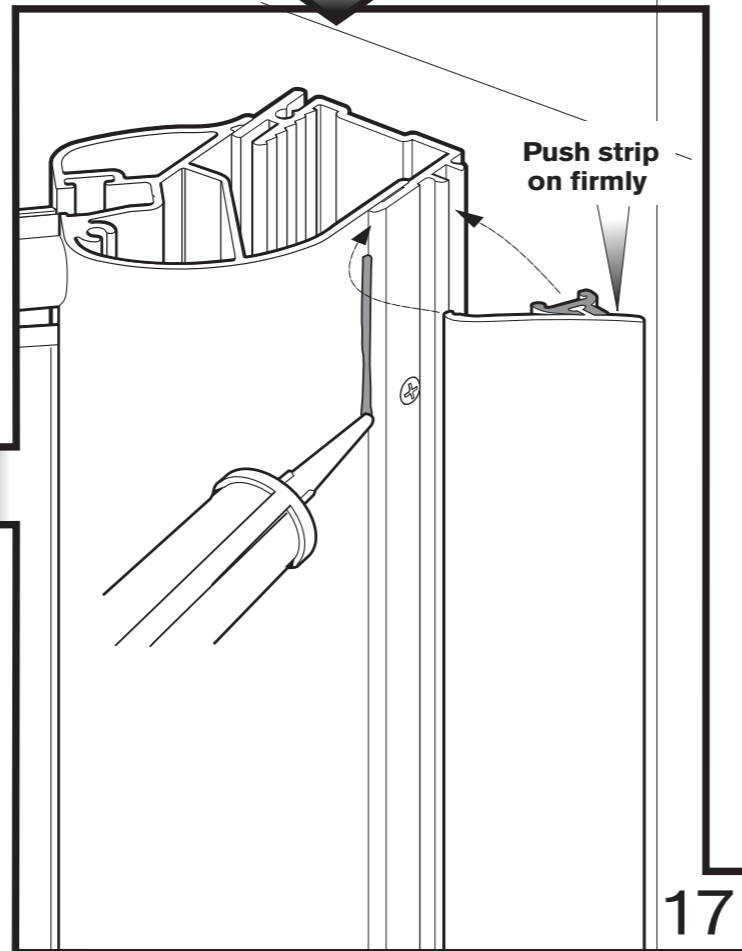

15

16

Cut Seal to size and fit between glass and top rail.

18

Cut Seal to size and fit between glass and top rail.

24 hrs

17

Push strip on firmly

RECOMMENDED SAFETY PRECAUTIONS

 Protective footwear when lifting panels

Safety glasses when drilling 

CFI157M

44 (0)151 606 5000

Cyan Walk-In Enclosure
1400 and 1700mm (081)

Made in the UK by:
Kohler Daryl Limited
Alfred Road, Wallasey, Wirral, CH44 7HY England
Tel 44 (0)151 606 5000 Fax 44 (0)151 638 0303
www.daryl-showers.co.uk
E-mail Daryl@daryl-showers.co.uk

This item is packed attached to the top rail with tape. Please remove before installation

IMPORTANT
 Always hold the panel by the glass and not by the metal end alone. We strongly recommend that this piece is always lifted by 2 people.