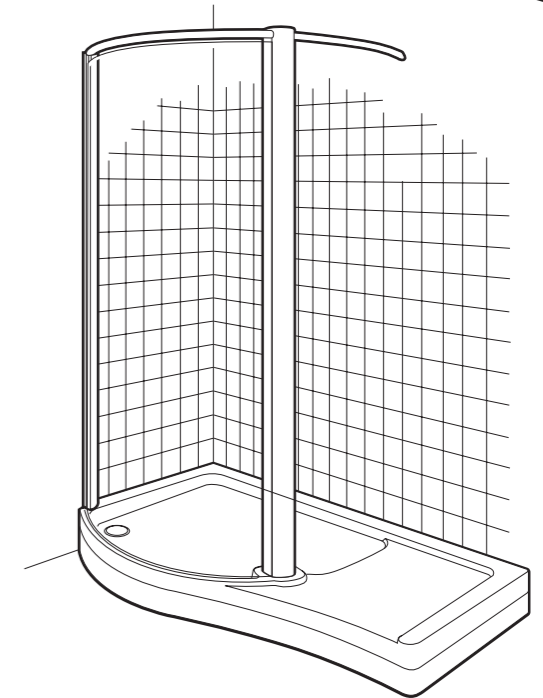

15

16

Cut Seal to size and fit between glass and top rail.

18

Cut Seal to size and fit between glass and top rail.

24 hrs

17

Push strip on firmly

RECOMMENDED SAFETY PRECAUTIONS

 Protective footwear when lifting panels

Safety glasses when drilling 

CFI157M

44 (0)151 606 5000

Cyan Walk-In Enclosure
1400 and 1700mm (081)

Made in the UK by:
Kohler Daryl Limited
Alfred Road, Wallasey, Wirral, CH44 7HY England
Tel 44 (0)151 606 5000 Fax 44 (0)151 638 0303
www.daryl-showers.co.uk
E-mail Daryl@daryl-showers.co.uk

This item is packed attached to the top rail with tape. Please remove before installation

IMPORTANT
 Always hold the panel by the glass and not by the metal end alone. We strongly recommend that this piece is always lifted by 2 people.