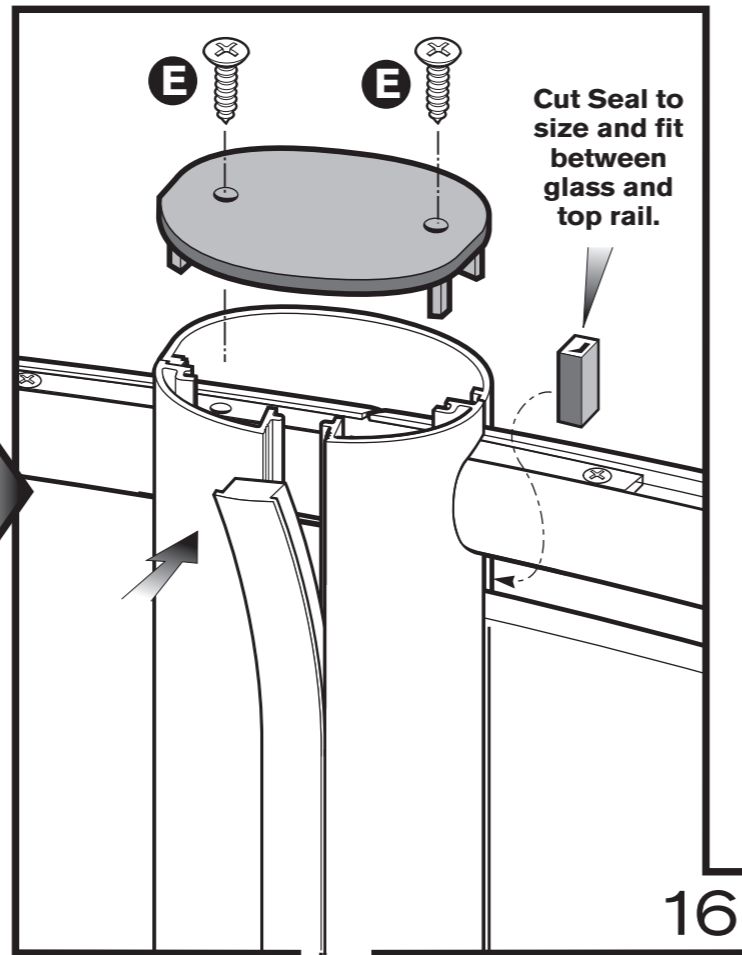

15

16

Cut Seal to size and fit between glass and top rail.

18

Cut Seal to size and fit between glass and top rail.

24 hrs

17

Push strip on firmly

RECOMMENDED SAFETY PRECAUTIONS

 Protective footwear when lifting panels

Safety glasses when drilling 

CFI157M

44 (0)151 606 5000

Cyan Walk-In Enclosure
1400 and 1700mm (081)

Made in the UK by:
Kohler Daryl Limited
Alfred Road, Wallasey, Wirral, CH44 7HY England
Tel 44 (0)151 606 5000 Fax 44 (0)151 638 0303
www.daryl-showers.co.uk
E-mail Daryl@daryl-showers.co.uk

This item is packed attached to the top rail with tape. Please remove before installation

IMPORTANT
 Always hold the panel by the glass and not by the metal end alone. We strongly recommend that this piece is always lifted by 2 people.