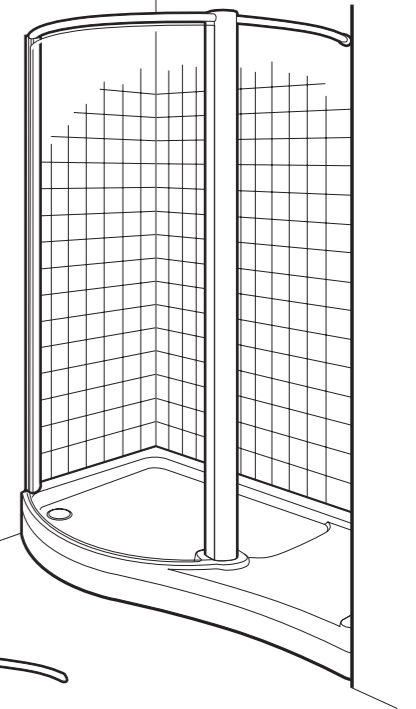

15

16

Cut Seal to size and fit between glass and top rail.

18

Cut Seal to size and fit between glass and top rail.

24 hrs

17

Push strip on firmly

RECOMMENDED SAFETY PRECAUTIONS

 Protective footwear when lifting panels

Safety glasses when drilling 

CFI157M

44 (0)151 606 5000

Cyan Walk-In Enclosure
1400 and 1700mm (081)

Made in the UK by:
Kohler Daryl Limited
Alfred Road, Wallasey, Wirral, CH44 7HY England
Tel 44 (0)151 606 5000 Fax 44 (0)151 638 0303
www.daryl-showers.co.uk
E-mail Daryl@daryl-showers.co.uk

This item is packed attached to the top rail with tape. Please remove before installation

IMPORTANT
 Always hold the panel by the glass and not by the metal end alone. We strongly recommend that this piece is always lifted by 2 people.