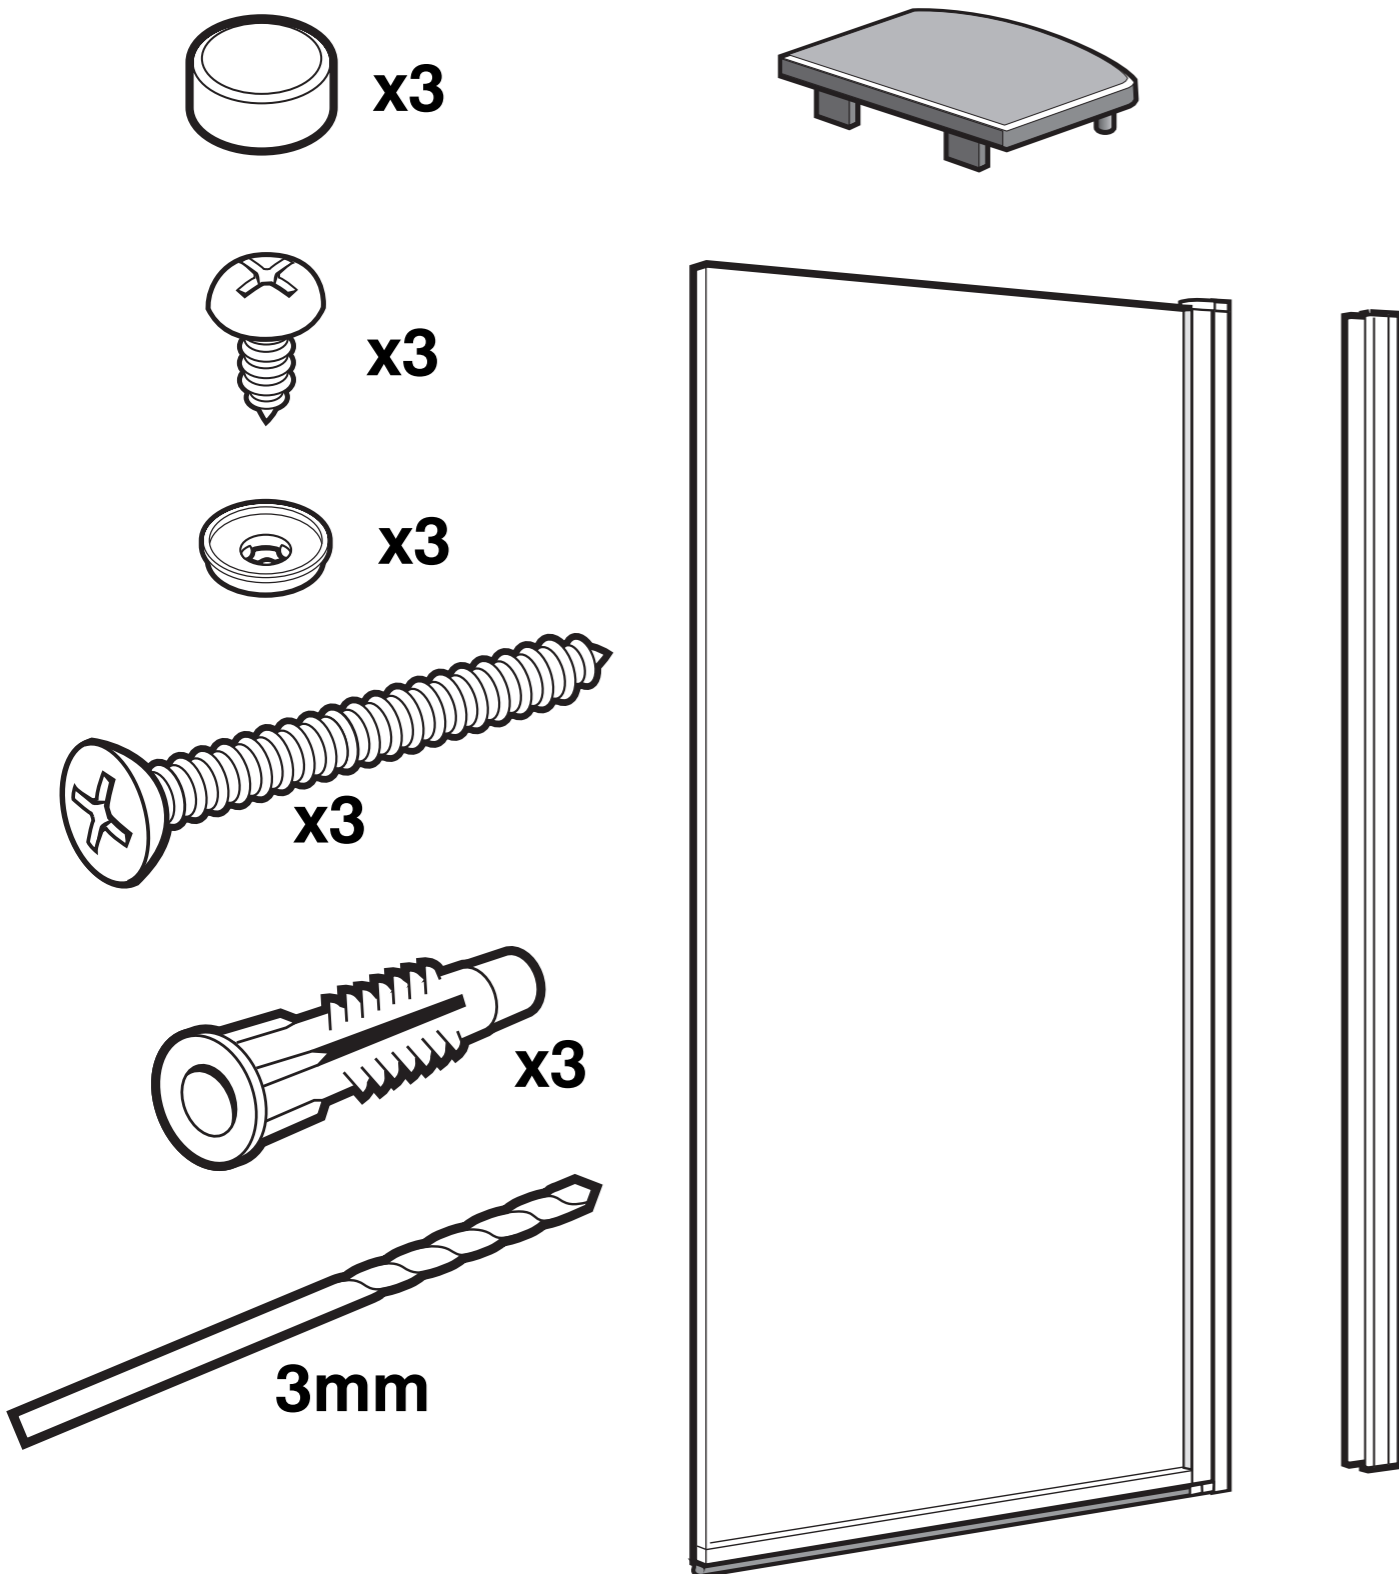

# Bath Screen (850)

**RECOMMENDED SAFETY PRECAUTIONS**

Protective footwear  
when lifting panels

Safety glasses  
when drilling

 **44 (0)151 606 5000**

Manufactured in the UK by Kohler Daryl Limited  
Alfred Road, Wallasey, Wirral, CH44 7HY England  
Tel 44 (0)151 606 5000 Fax 44 (0)151 638 0303  
E-mail [aroco@aroco-showers.co.uk](mailto:aroco@aroco-showers.co.uk)  
[www.daryl-showers.co.uk](http://www.daryl-showers.co.uk)