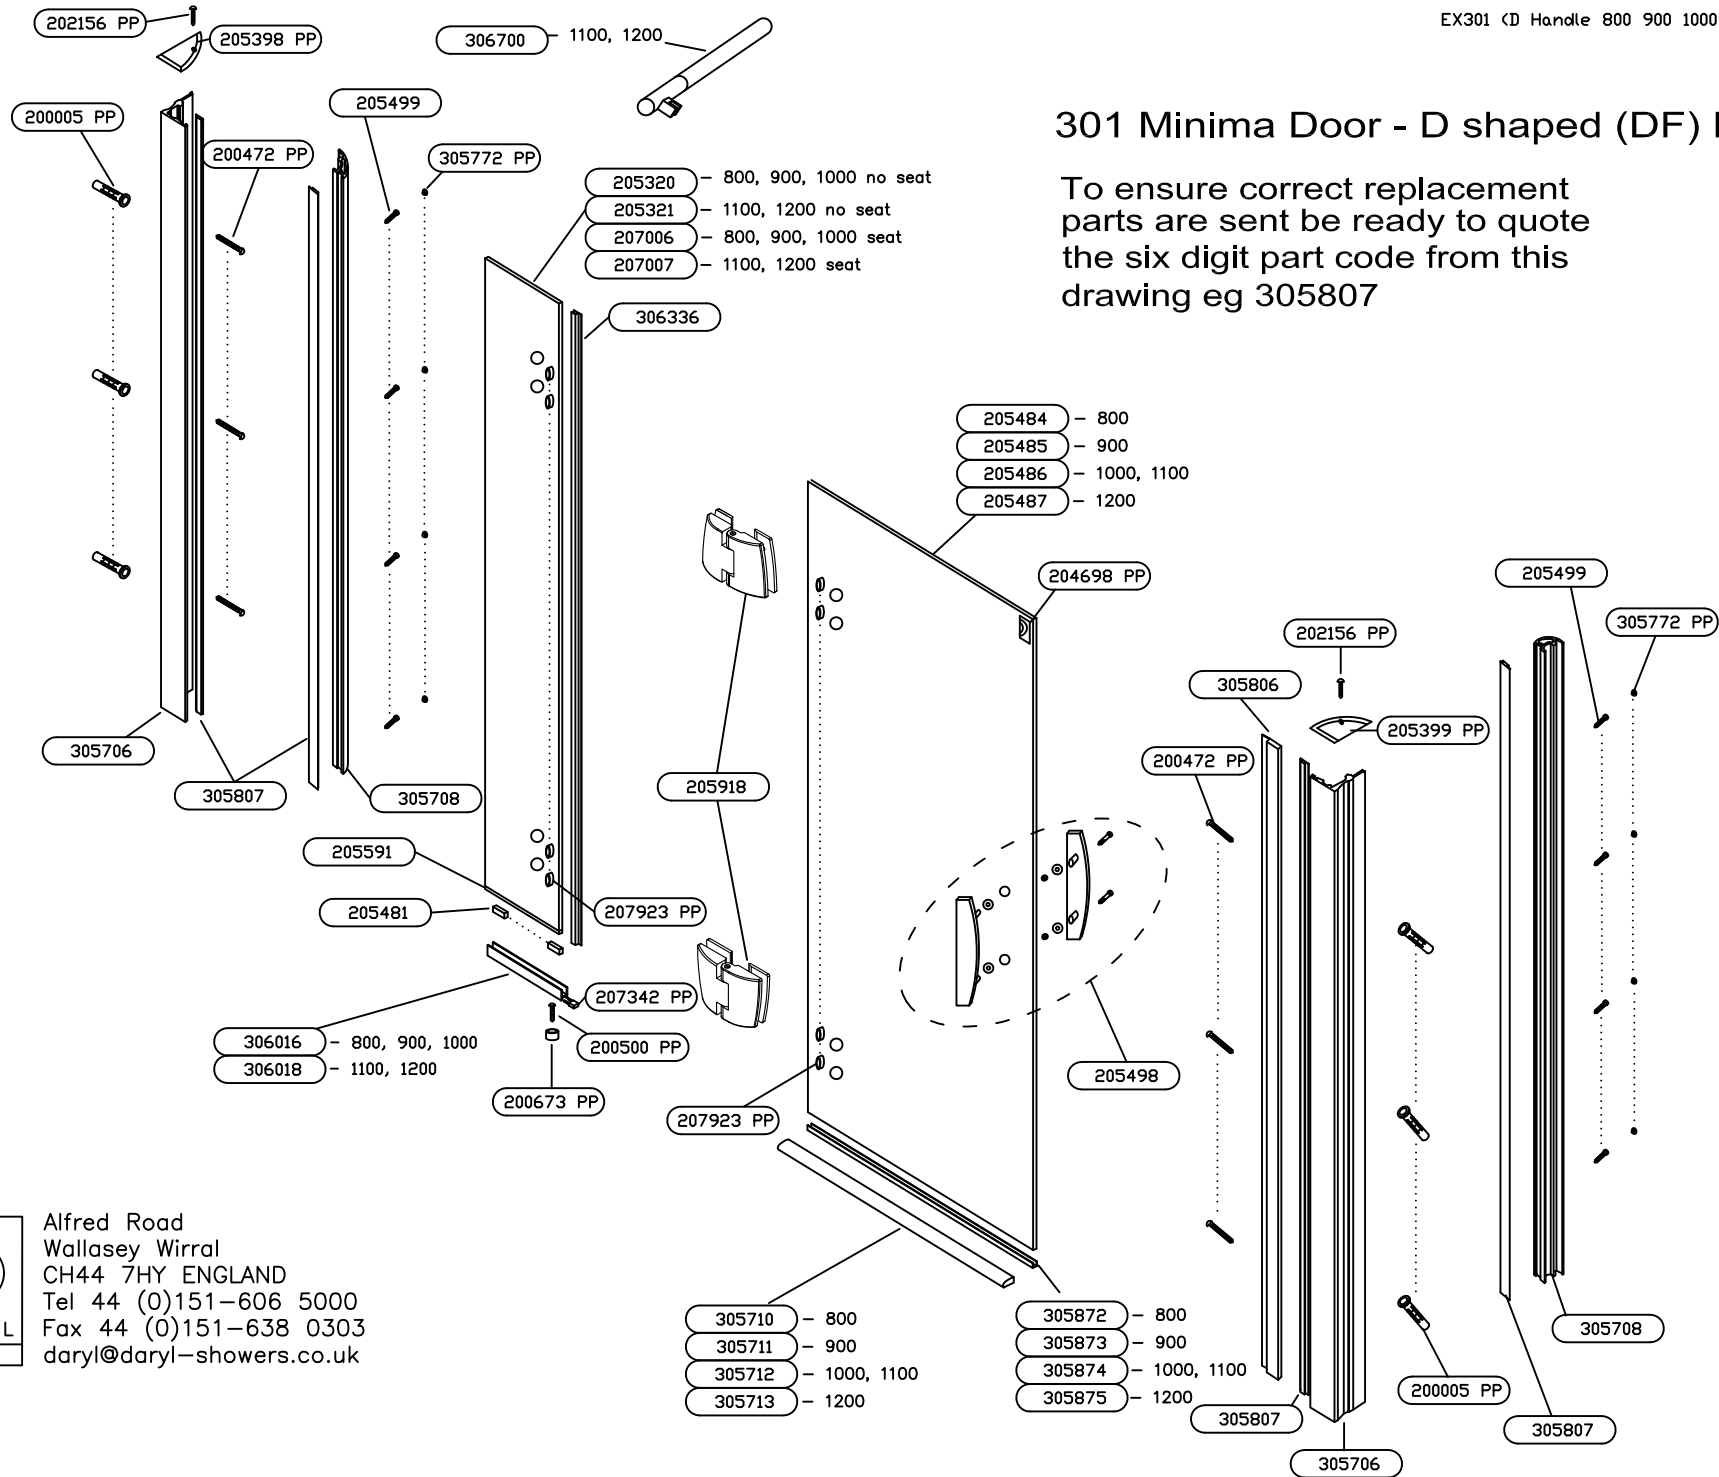

### 301 Minima Door - D shaped (DF) Handle

To ensure correct replacement parts are sent be ready to quote the six digit part code from this drawing eg 305807

Alfred Road  
Wallasey Wirral  
CH44 7HY ENGLAND  
Tel 44 (0)151-606 5000  
Fax 44 (0)151-638 0303  
daryl@daryl-showers.co.uk