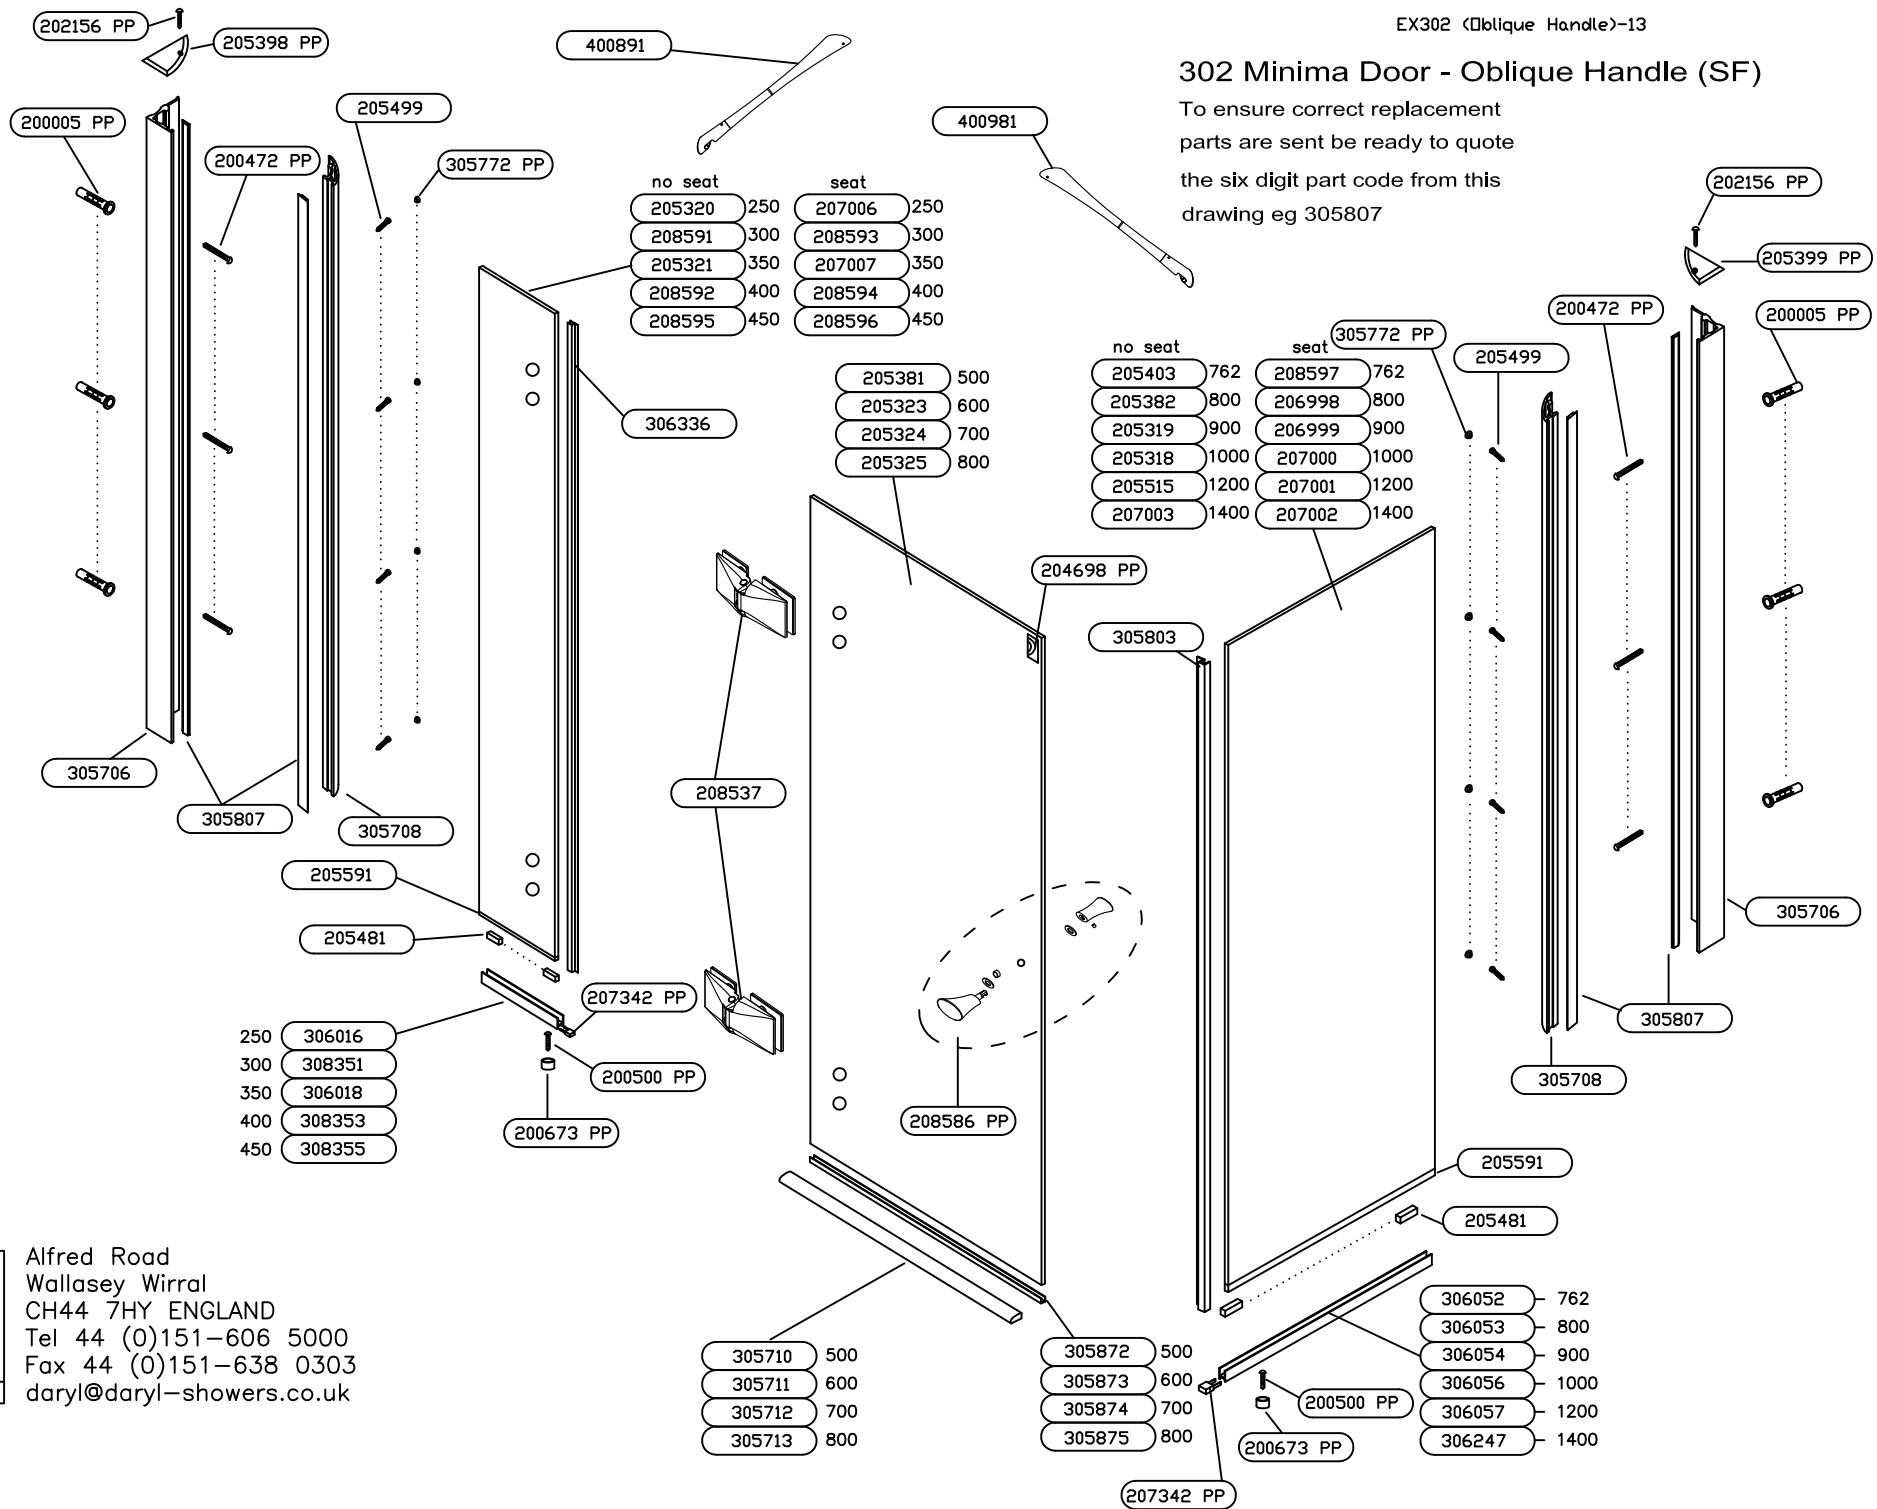

302 Minima Door - Oblique Handle (SF)

To ensure correct replacement parts are sent be ready to quote the six digit part code from this drawing eg 305807

Alfred Road
Wallasey Wirral
CH44 7HY ENGLAND
Tel 44 (0)151-606 5000
Fax 44 (0)151-638 0303
daryl@daryl-showers.co.uk