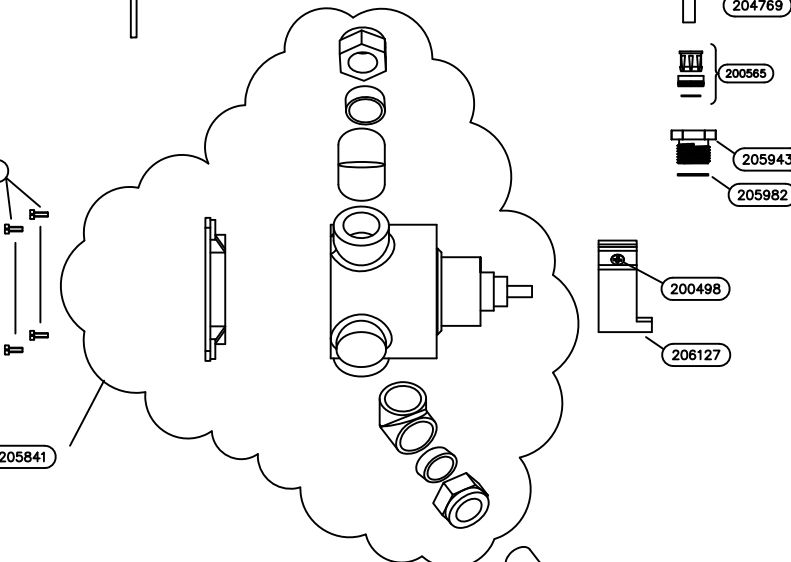

BLACK PIPES SHOWN IN PHOTOS ARE NOT INCLUDED IN 306252 BOM

EX303(BRASS ASSY)-3

MSS BRASS ASSEMBLY (306252)

 Alfred Road  
 Wallasey Wirral  
 CH44 7HY ENGLAND  
 Tel 44 (0)151-606 5000  
 Fax 44 (0)151-638 0303  
 daryl@daryl-showers.co.uk