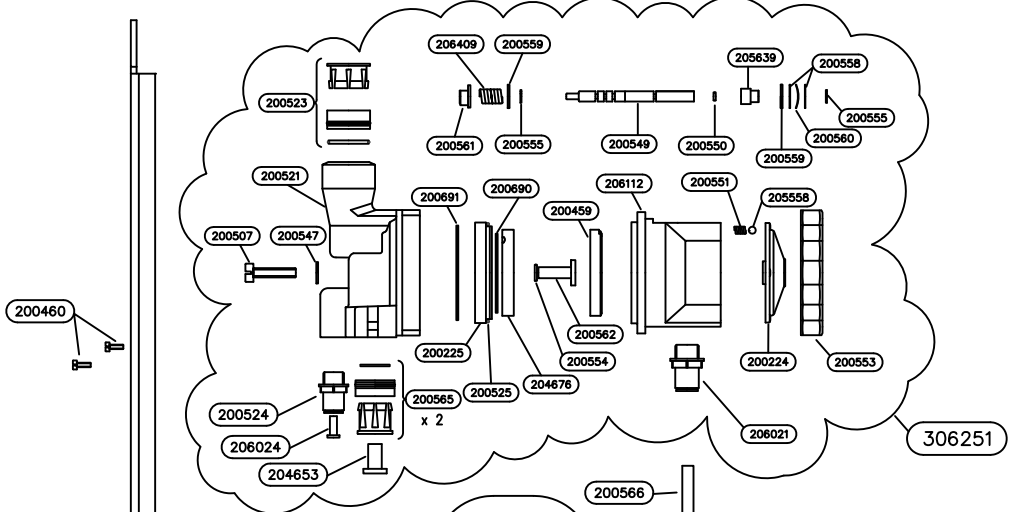

BLACK PIPES SHOWN IN PHOTOS ARE NOT INCLUDED IN 306252 BOM

EX303(BRASS ASSY)-3

MSS BRASS ASSEMBLY (306252)

 Alfred Road  
 Wallasey Wirral  
 CH44 7HY ENGLAND  
 Tel 44 (0)151-606 5000  
 Fax 44 (0)151-638 0303  
 daryl@daryl-showers.co.uk