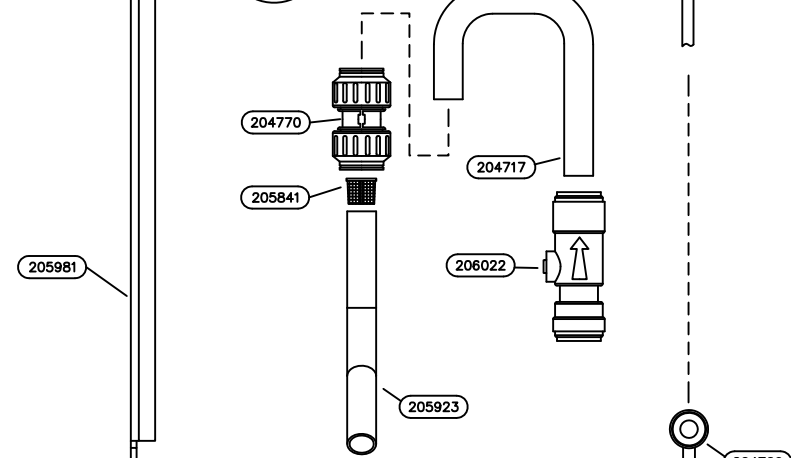

BLACK PIPES SHOWN IN PHOTOS ARE NOT INCLUDED IN 306252 BOM

EX303(BRASS ASSY)-3

MSS BRASS ASSEMBLY (306252)

 Alfred Road  
 Wallasey Wirral  
 CH44 7HY ENGLAND  
 Tel 44 (0)151-606 5000  
 Fax 44 (0)151-638 0303  
 daryl@daryl-showers.co.uk