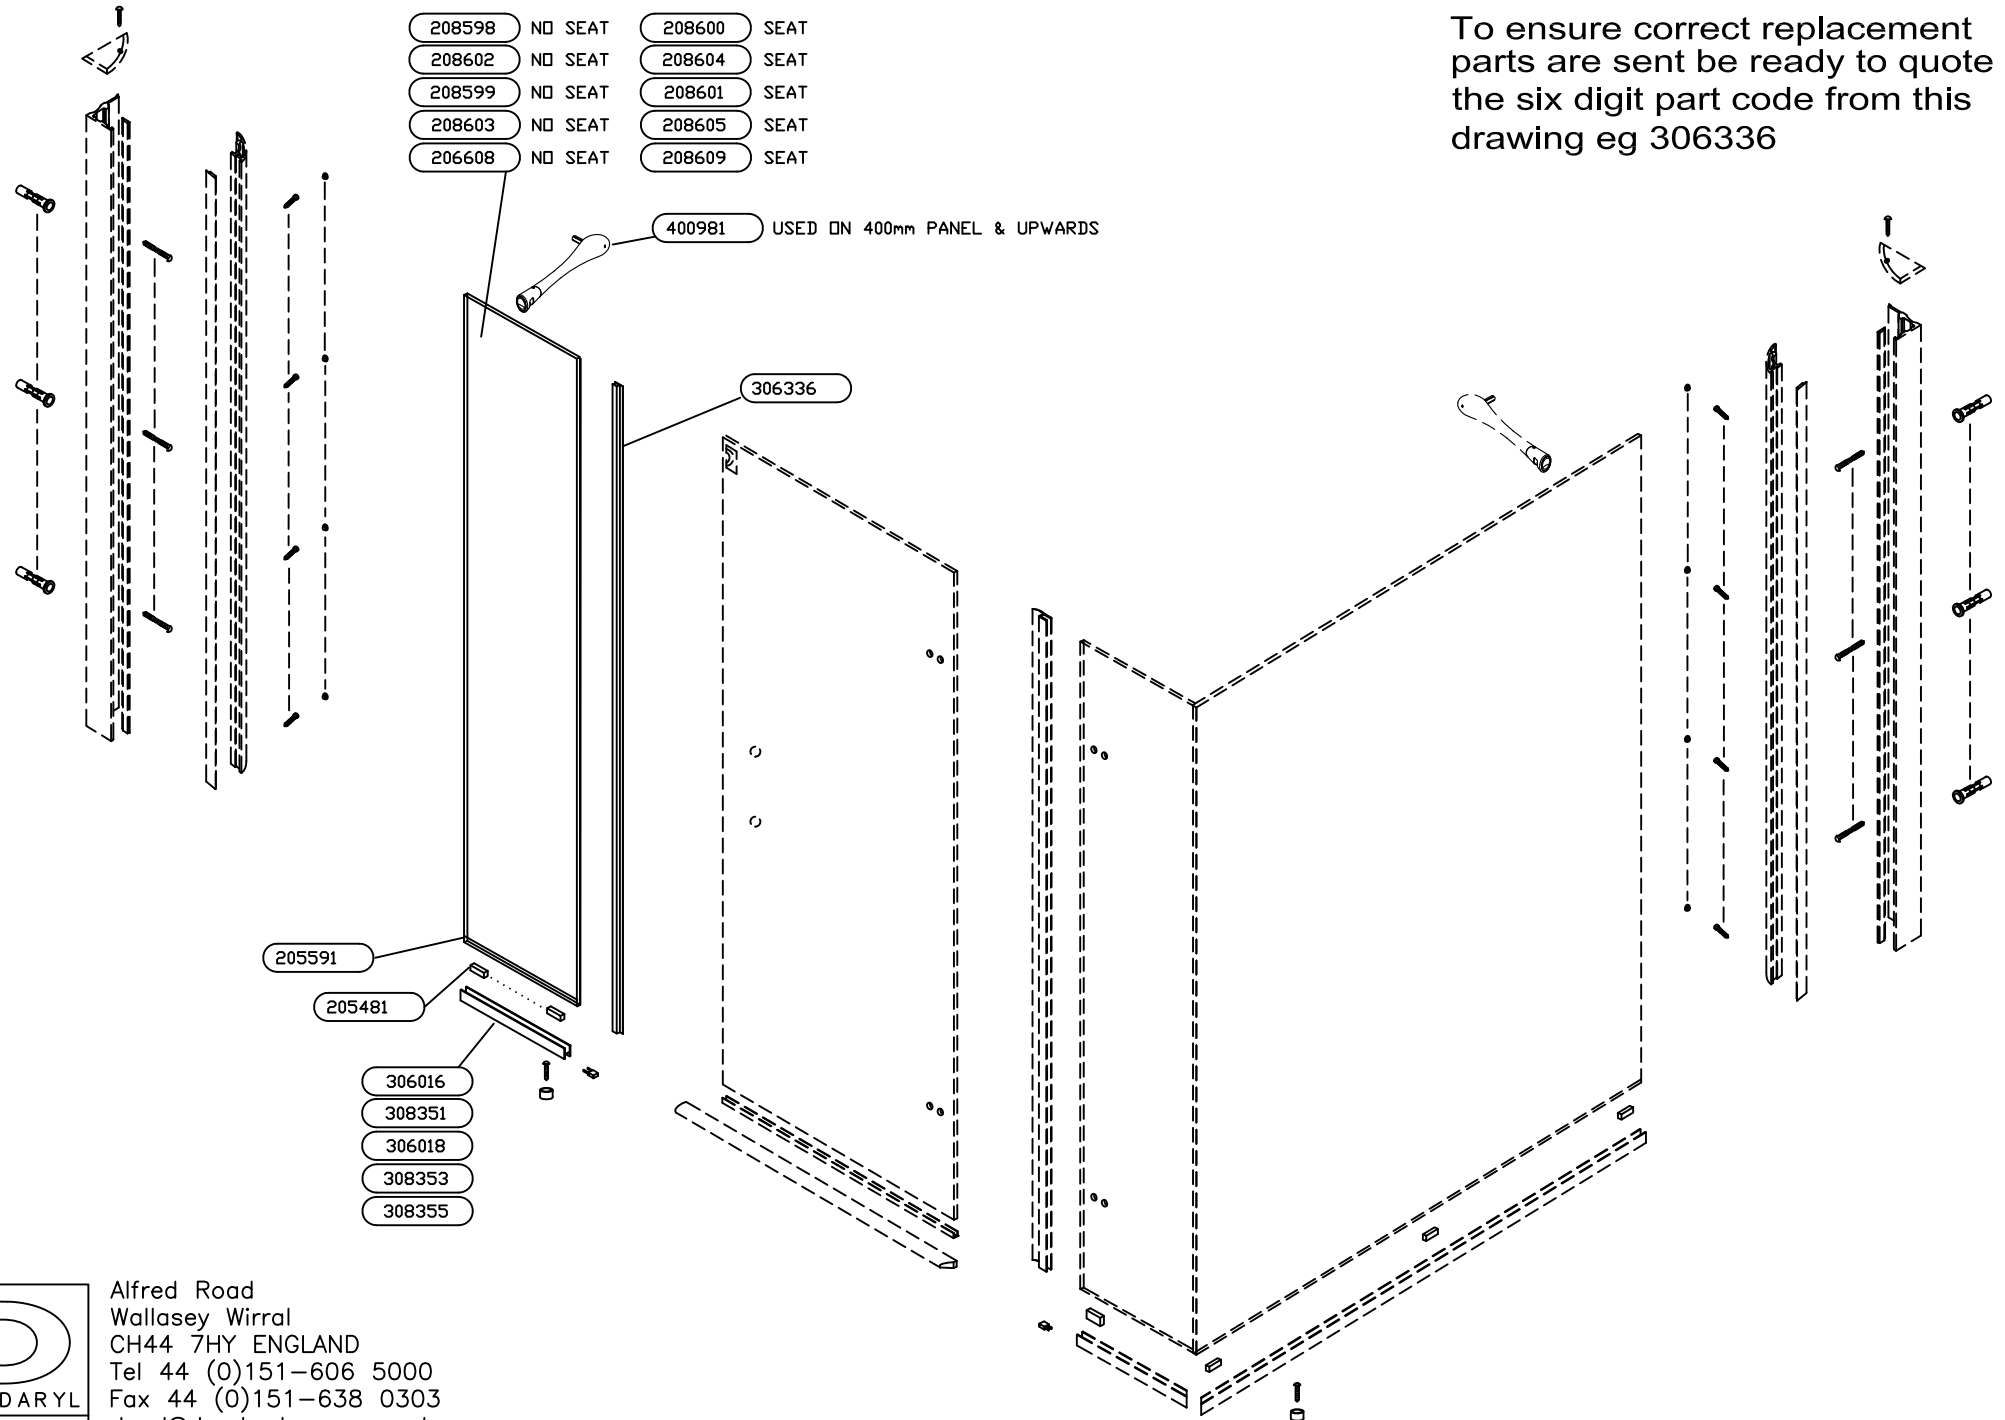

324 Minima inline closing panel. Used exclusively on 336 enclosures.

To ensure correct replacement parts are sent be ready to quote the six digit part code from this drawing eg 306336

Alfred Road
 Wallasey Wirral
 CH44 7HY ENGLAND
 Tel 44 (0)151-606 5000
 Fax 44 (0)151-638 0303
 daryl@daryl-showers.co.uk