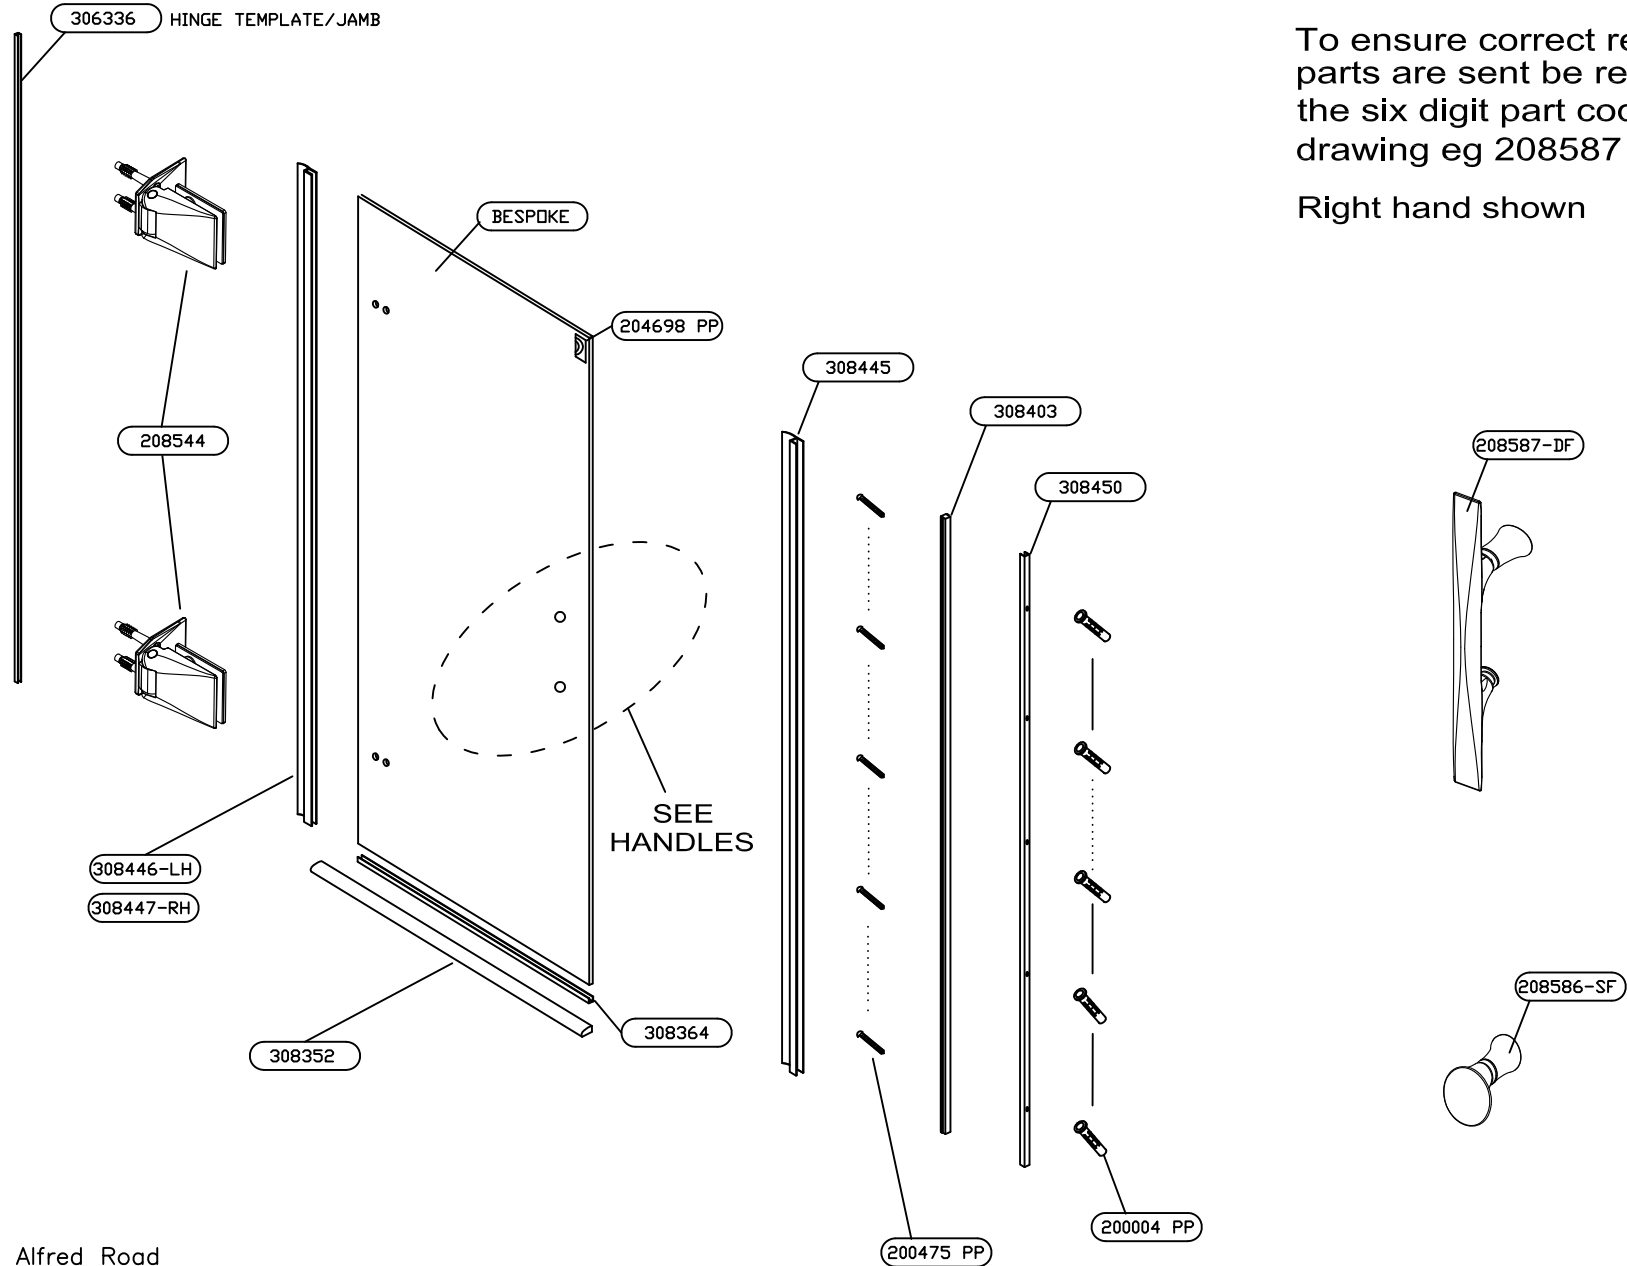

364 Minima door only.

To ensure correct replacement parts are sent be ready to quote the six digit part code from this drawing eg 208587

Right hand shown

Alfred Road
Wallasey Wirral
CH44 7HY ENGLAND
Tel 44 (0)151-606 5000
Fax 44 (0)151-638 0303
daryl@daryl-showers.co.uk