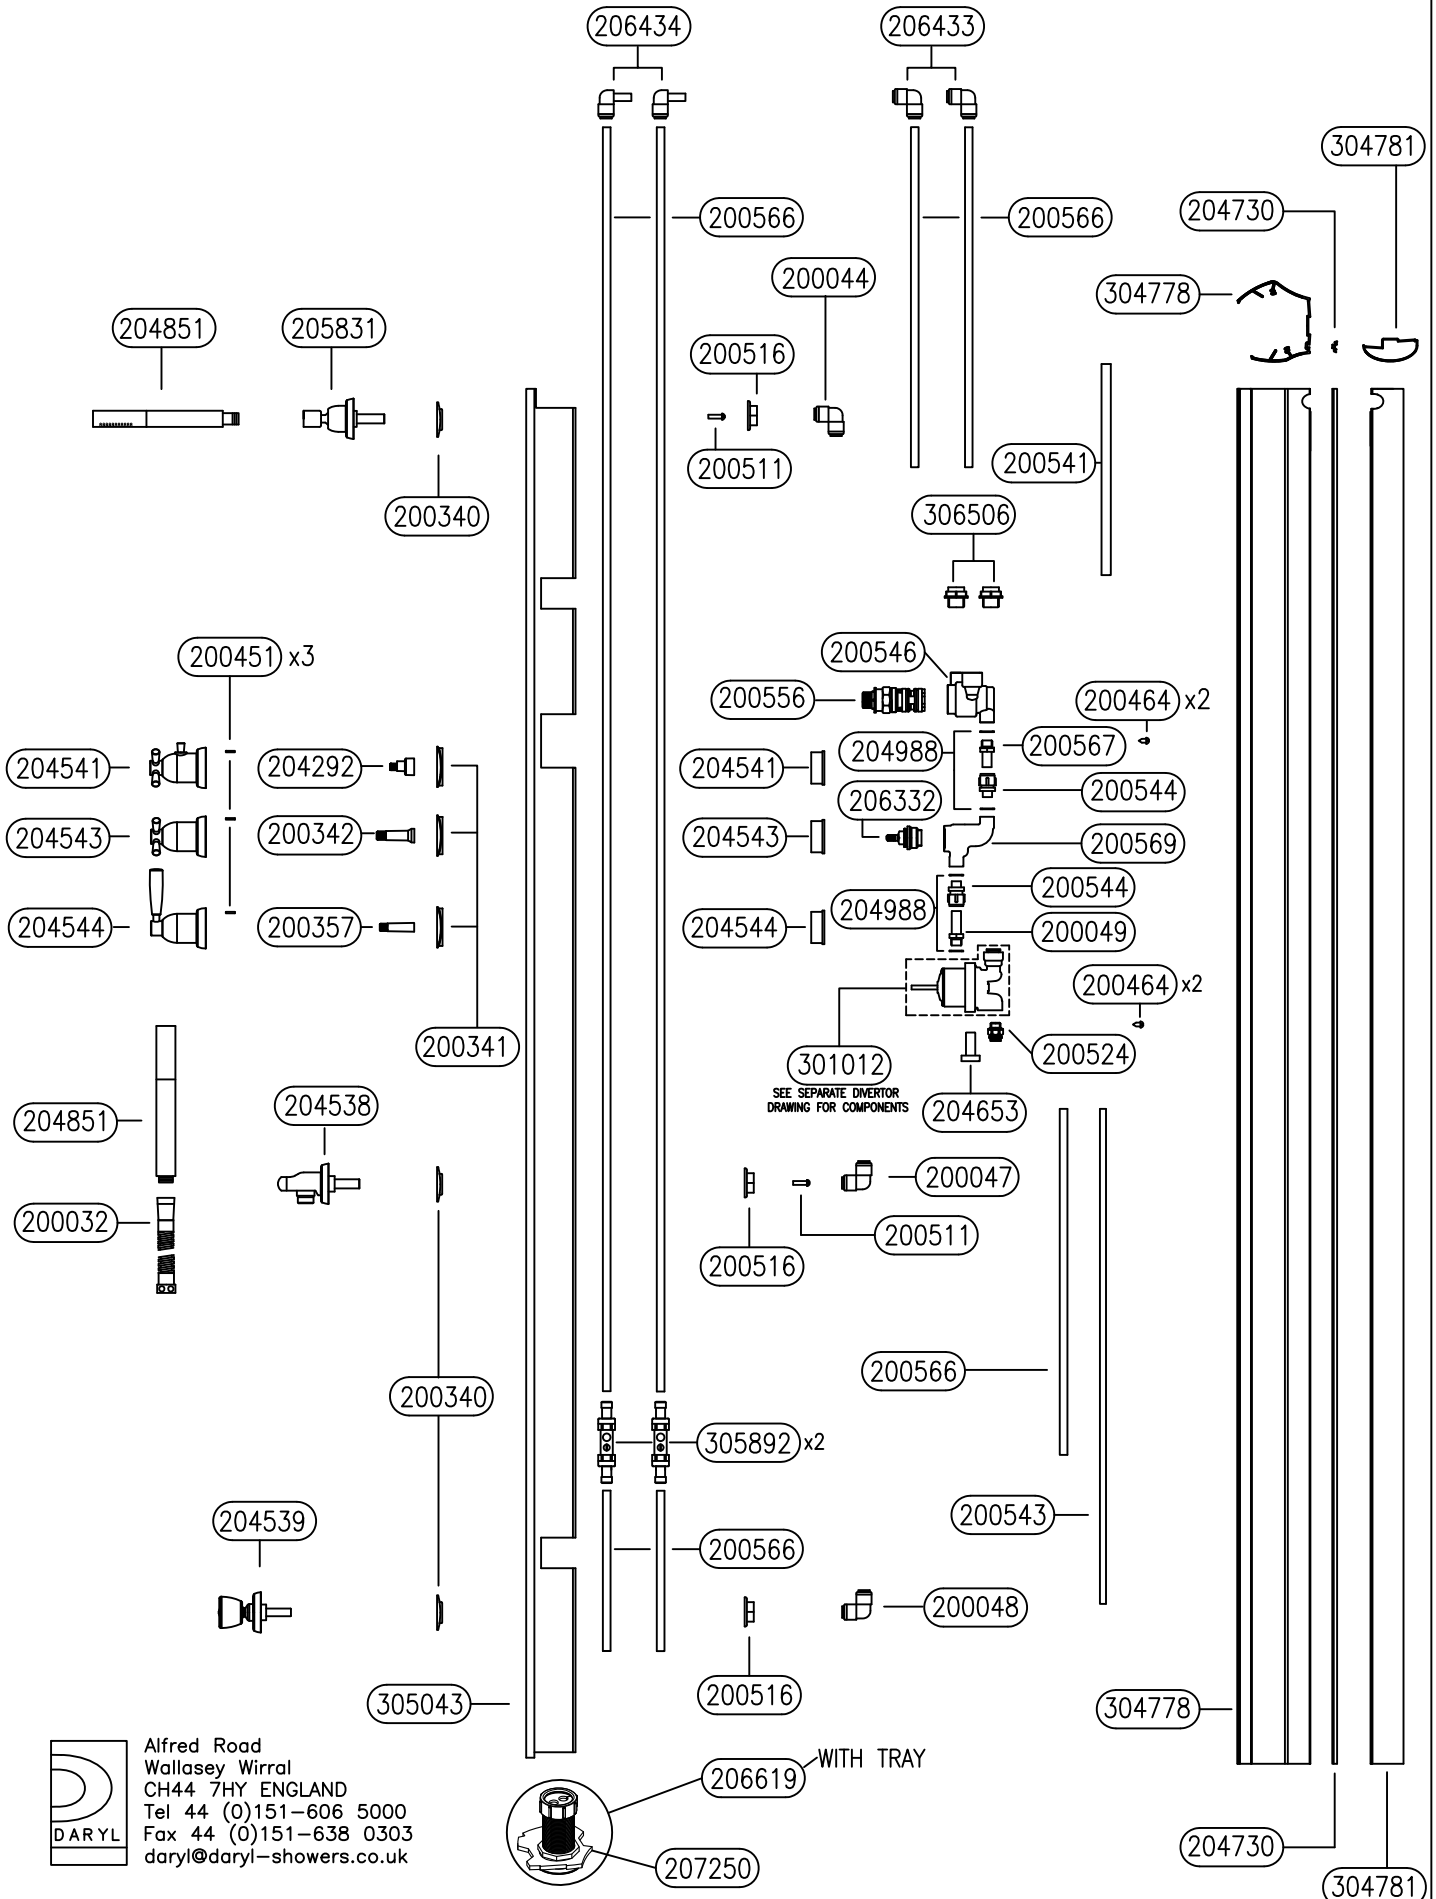

400 HYDRA MODERN SPRAY FOR CYAN/FLIGHT TRAY

EX400(SPRAY)-11

'PP' COMPONENTS ARE PACKED IN 400 PARTS PACK

Alfred Road
Wallasey Wirral
CH44 7HY ENGLAND
Tel 44 (0)151-606 5000
Fax 44 (0)151-638 0303
daryl@daryl-showers.co.uk