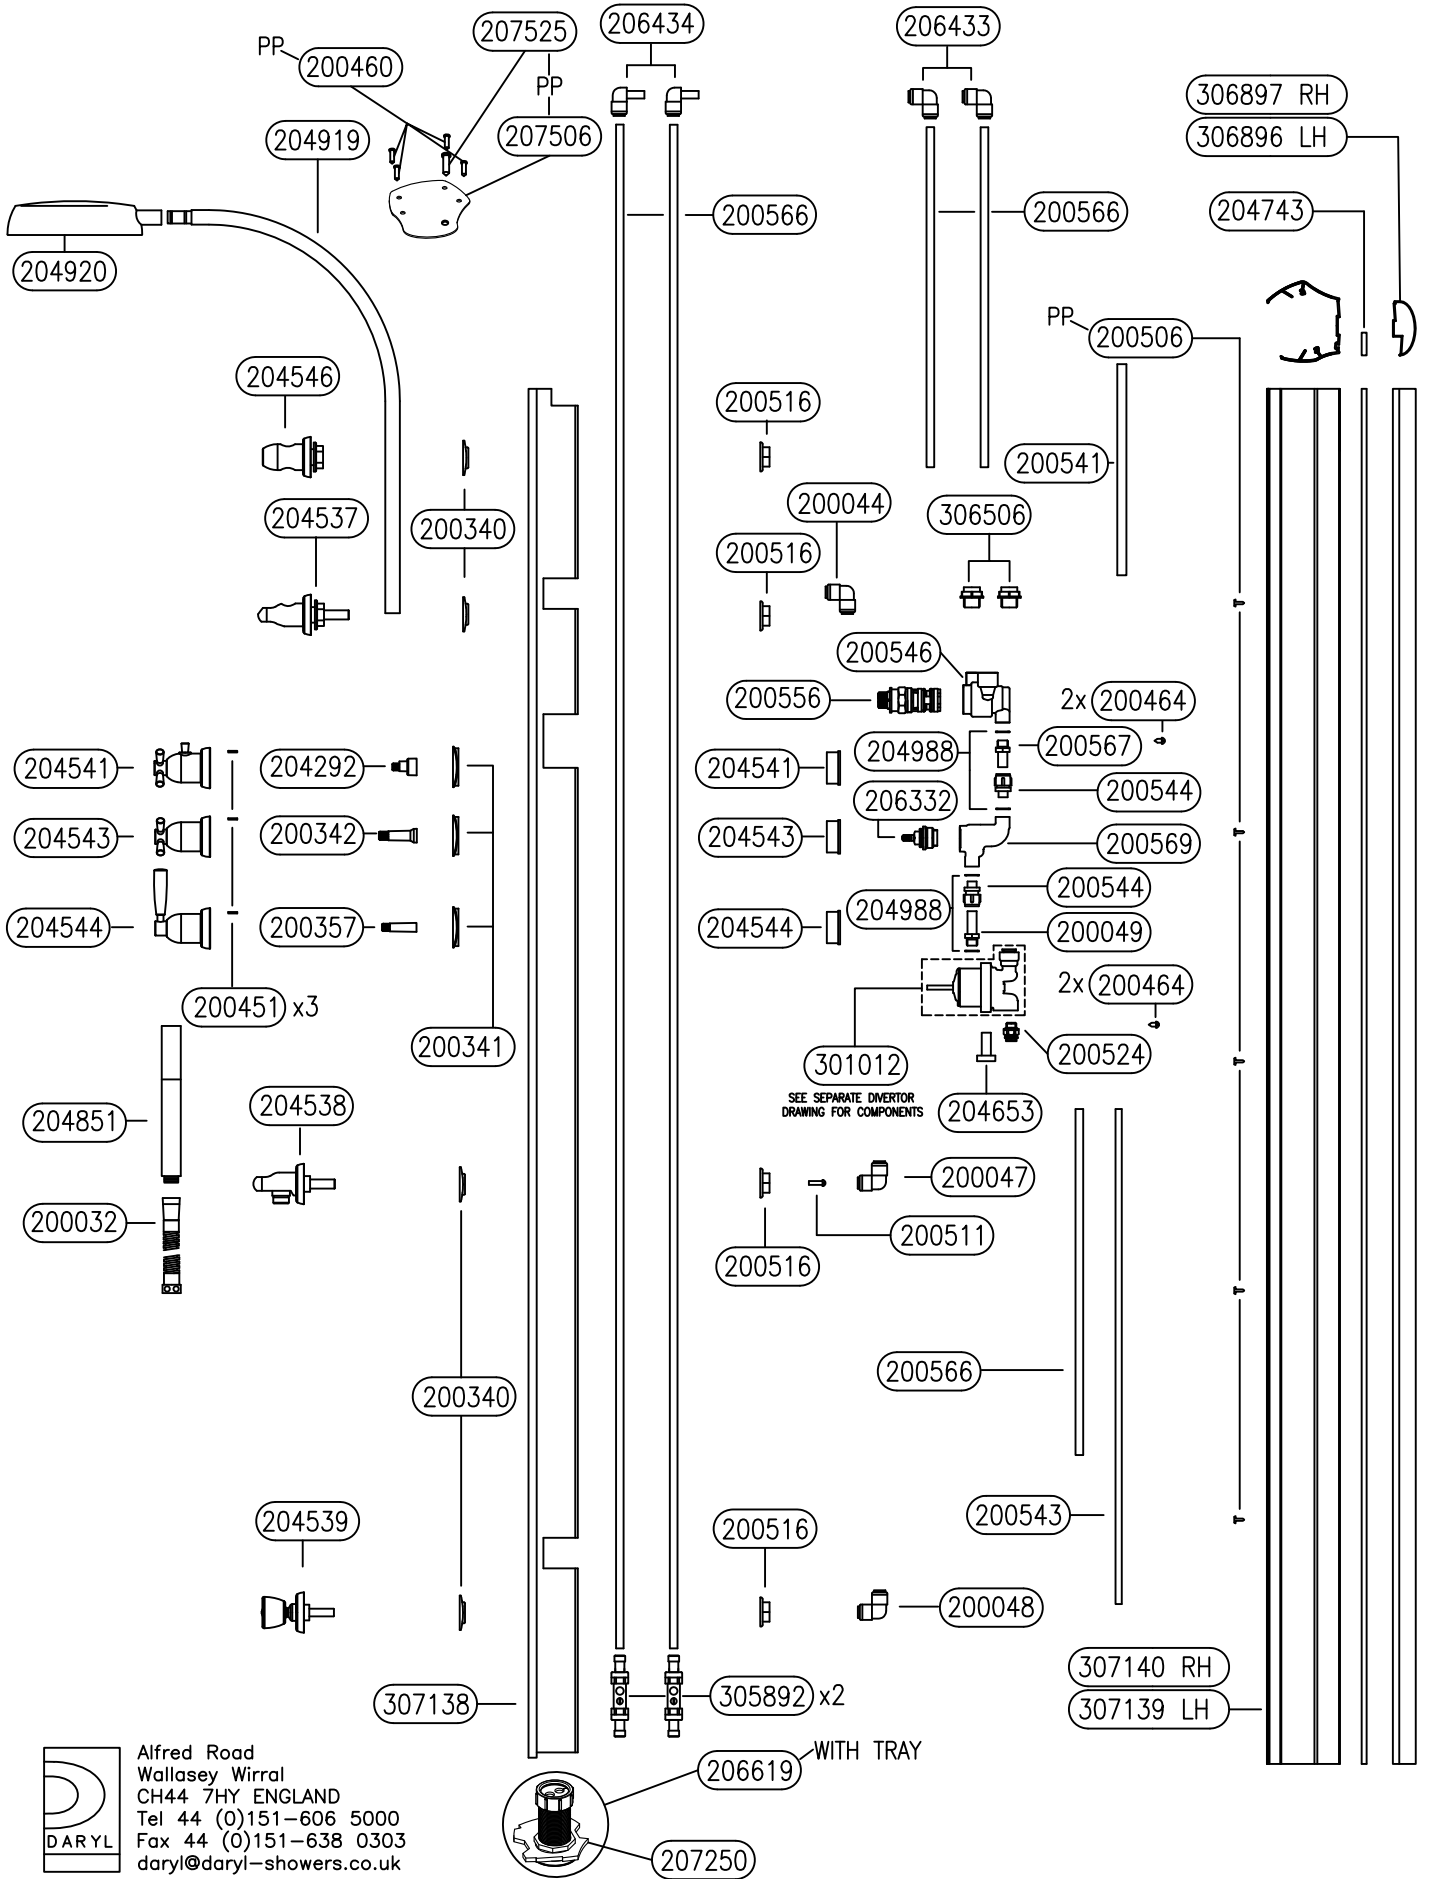

406 HYDRA MODERN DRENCH FOR IANA/FLIGHT TRAY

EX406(DRENCH)-3

'PP' COMPONENTS ARE PACKED IN 406 PARTS PACK

Alfred Road
Wallasey Wirral
CH44 7HY ENGLAND
Tel 44 (0)151-606 5000
Fax 44 (0)151-638 0303
daryl@daryl-showers.co.uk