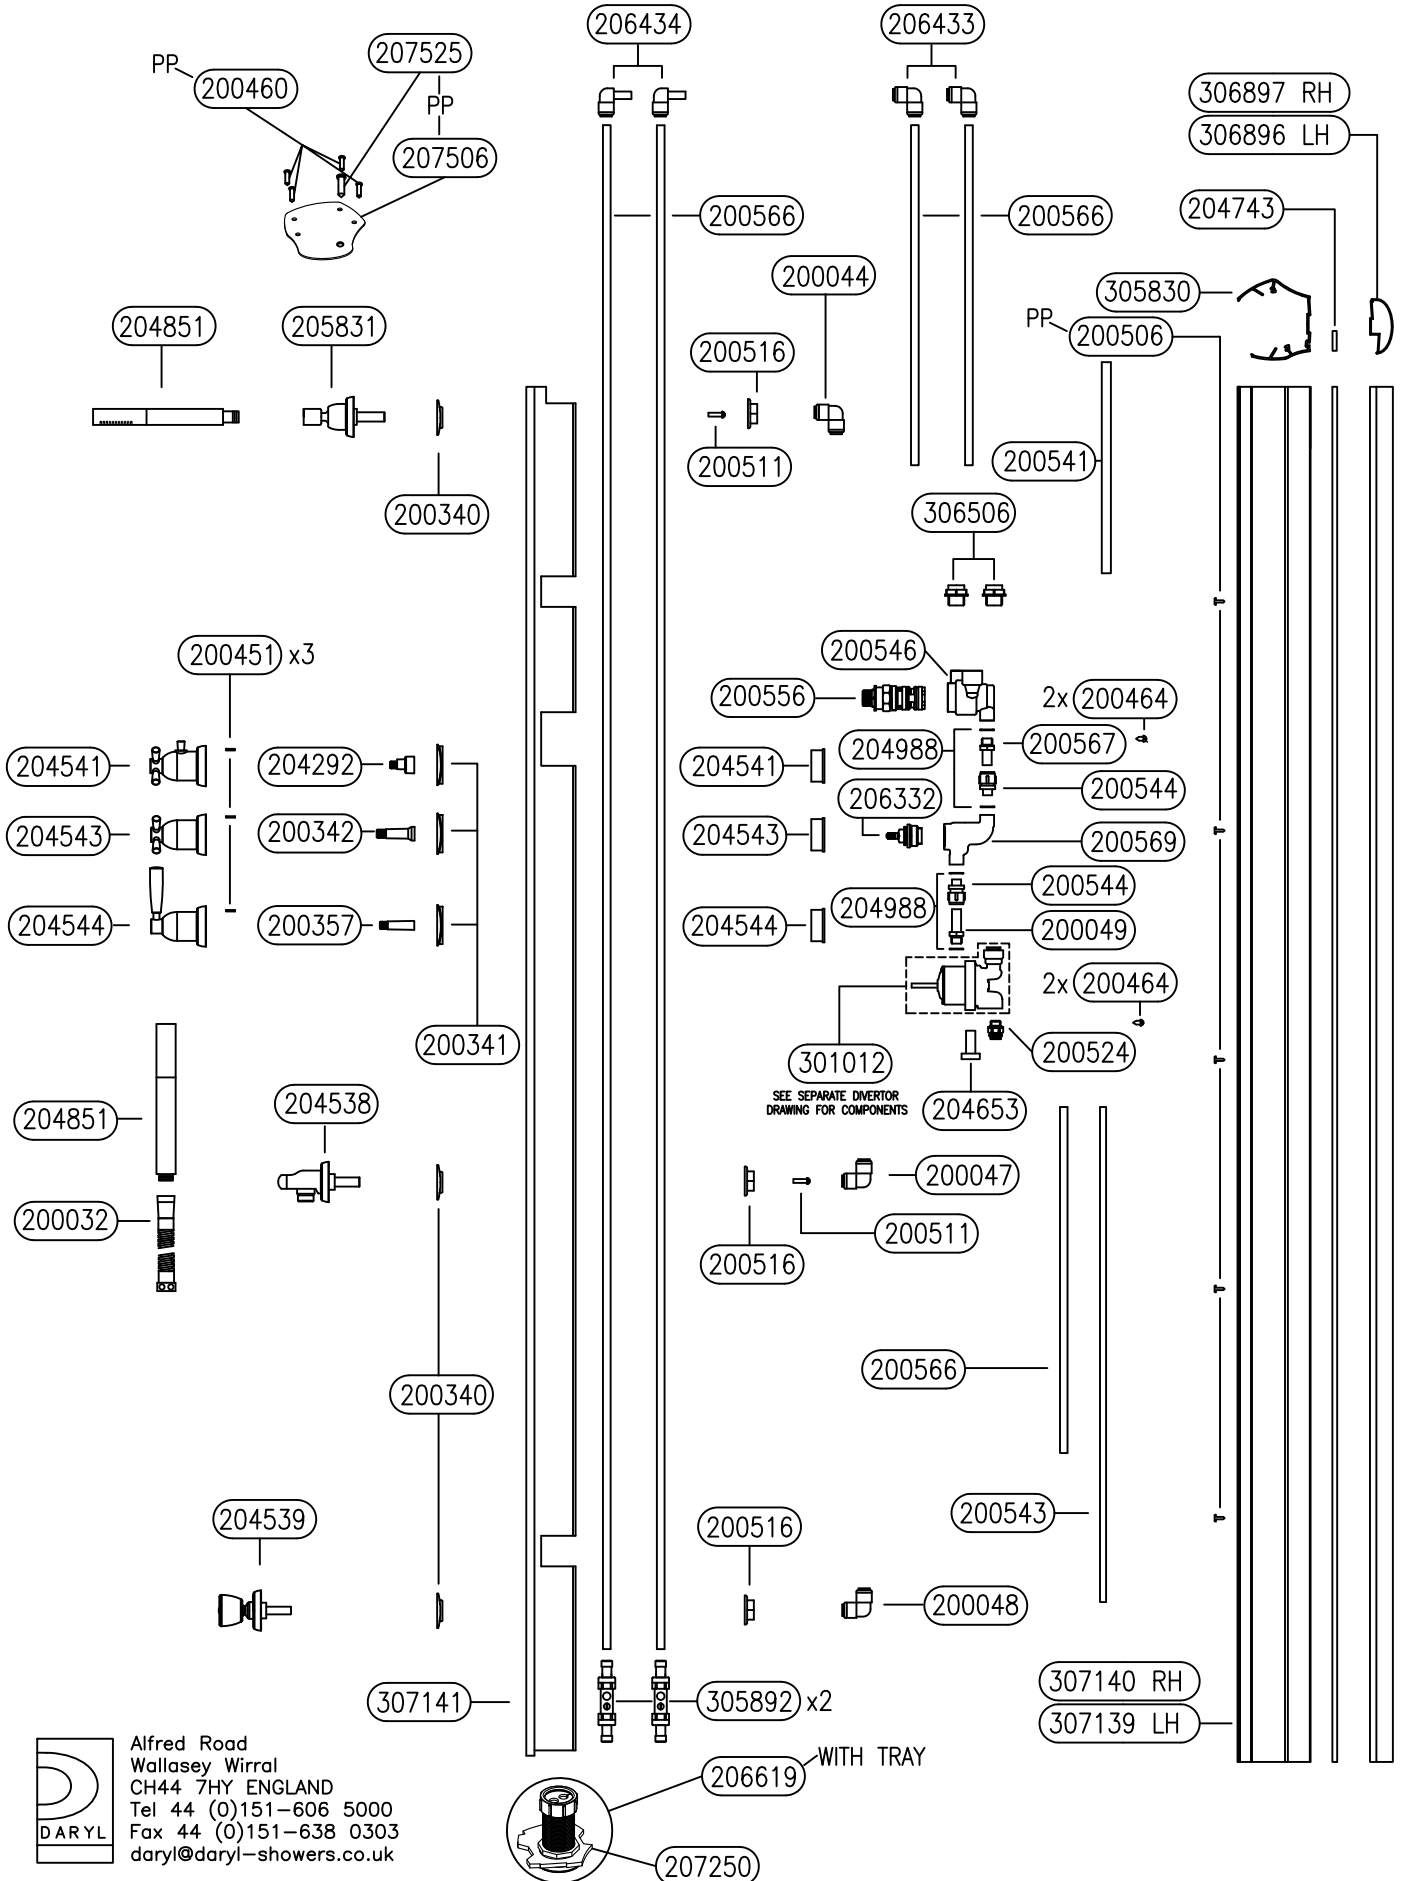

# 406 HYDRA MODERN SPRAY FOR IANA/FLIGHT TRAY

EX406(SPRAY)-3

'PP' COMPONENTS ARE PACKED IN 406 PARTS PACK

Alfred Road  
Wallasey Wirral  
CH44 7HY ENGLAND  
Tel 44 (0)151-606 5000  
Fax 44 (0)151-638 0303  
daryl@daryl-showers.co.uk