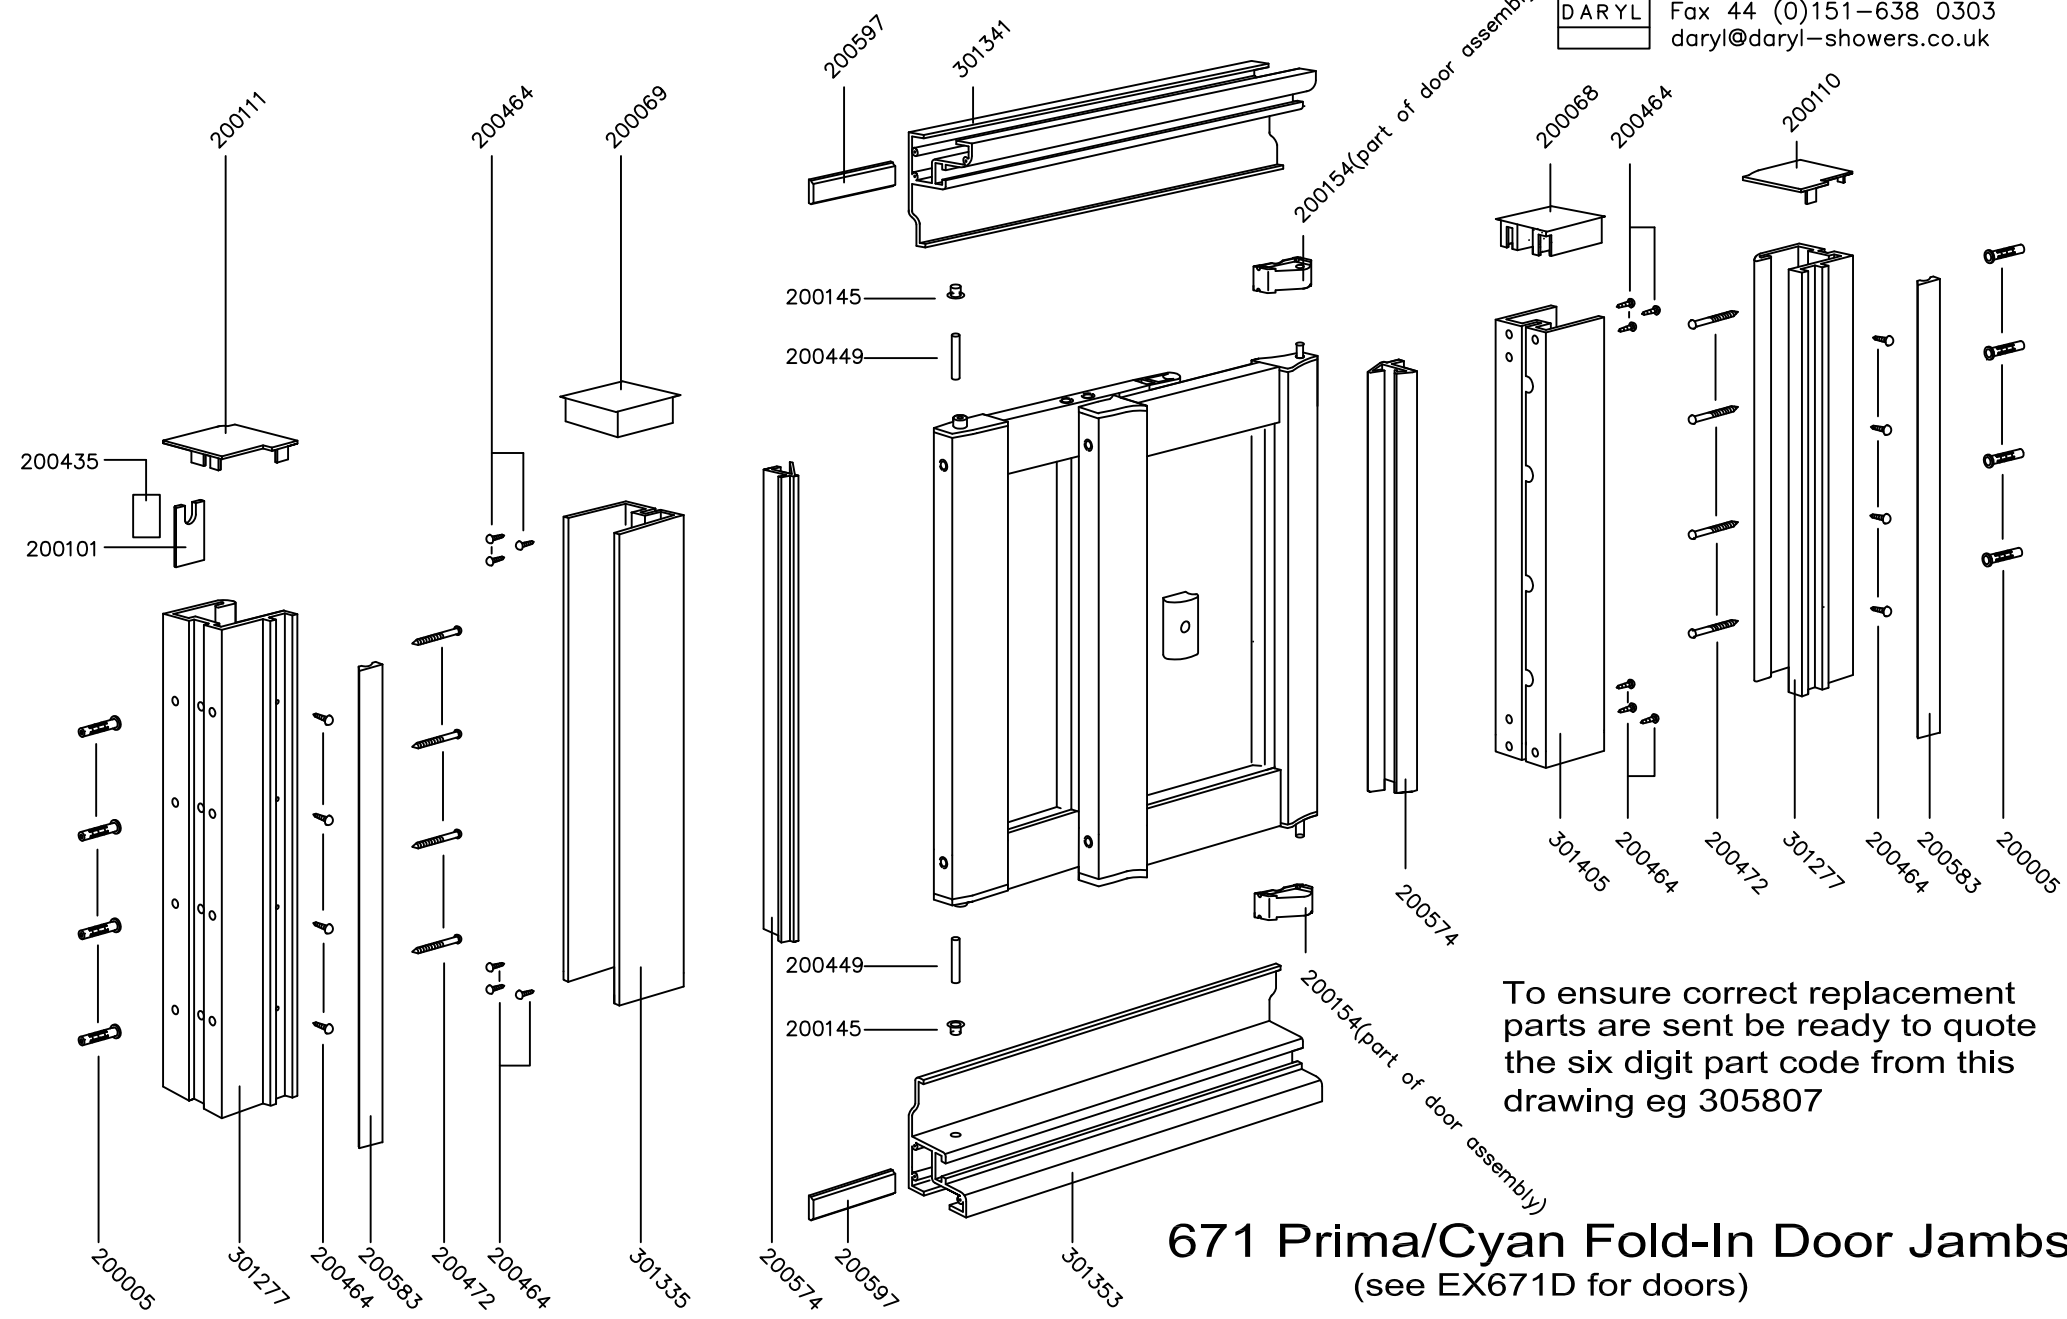

Alfred Road
 Wallasey Wirral
 CH44 7HY ENGLAND
 Tel 44 (0)151-606 5000
 Fax 44 (0)151-638 0303
 daryl@daryl-showers.co.uk

EX671J-10

To ensure correct replacement parts are sent be ready to quote the six digit part code from this drawing eg 305807

671 Prima/Cyan Fold-In Door Jamb

(see EX671D for doors)