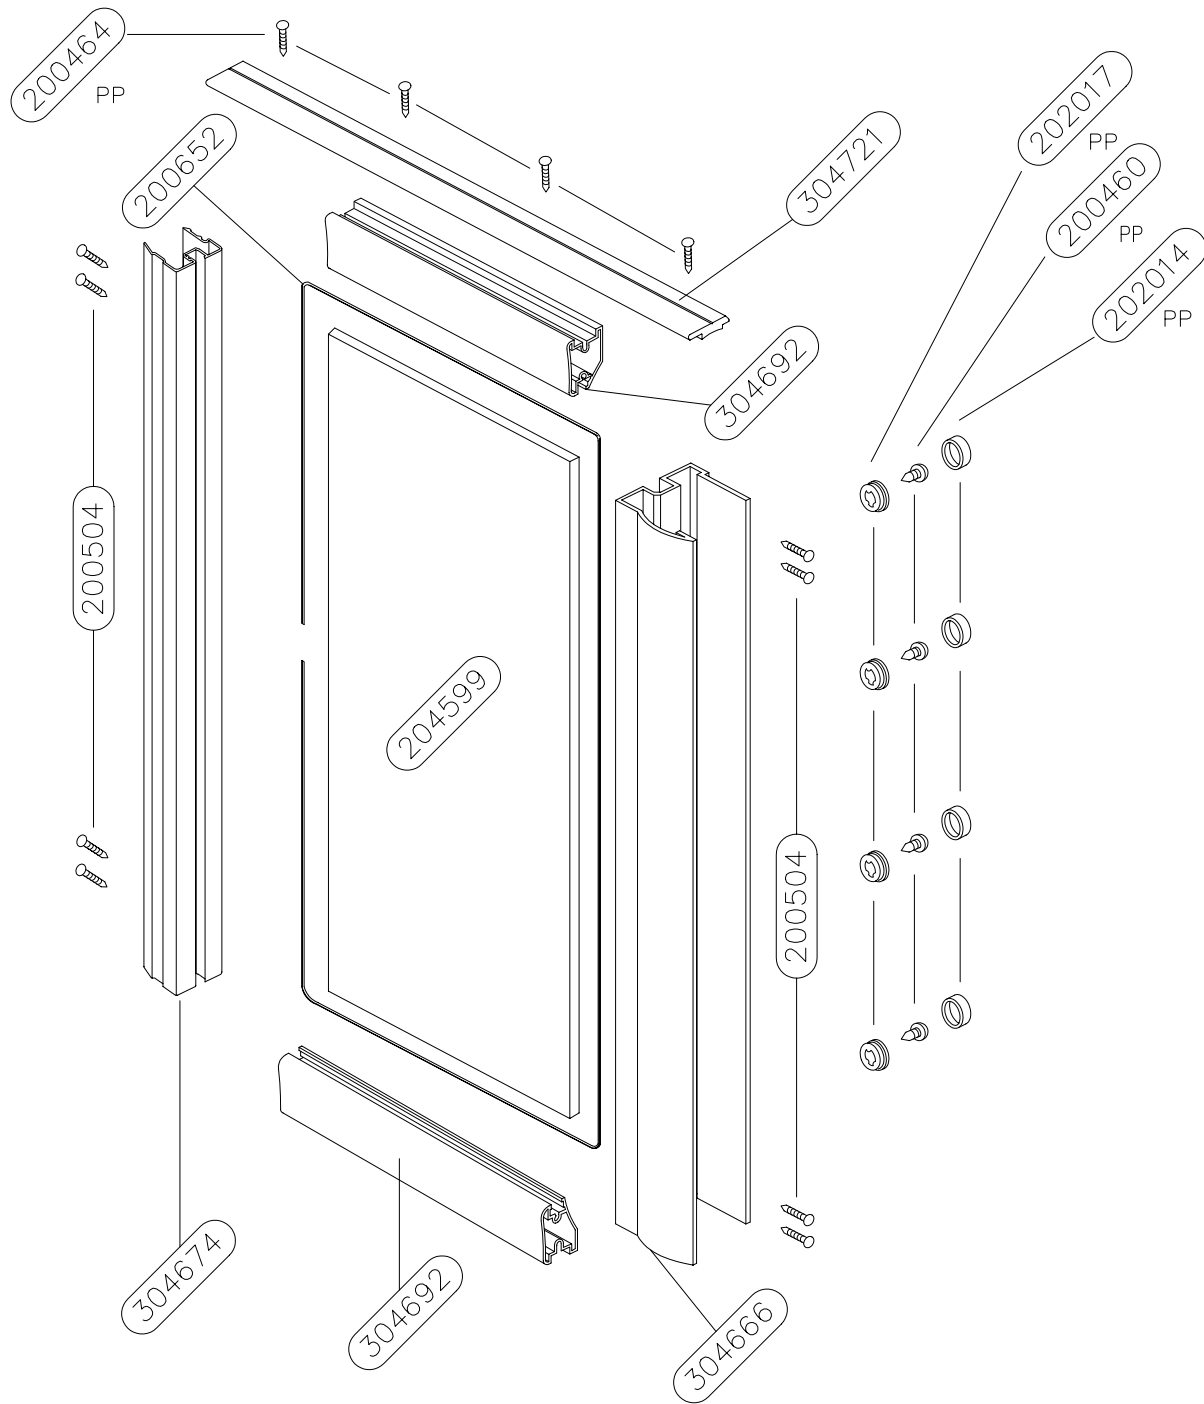

# 821 AROCO IN-LINE PANEL (SILVER CLEAR)

ISS.	DATE	DRN.	DESCRIPTION
CHECKED:			APPROVED:
DATE DRAWN: 05/08/02			

'PP' INDICATES THIS COMPONENT IS PART OF A PARTS PACK (PACKED WITH IN LINE PANEL).