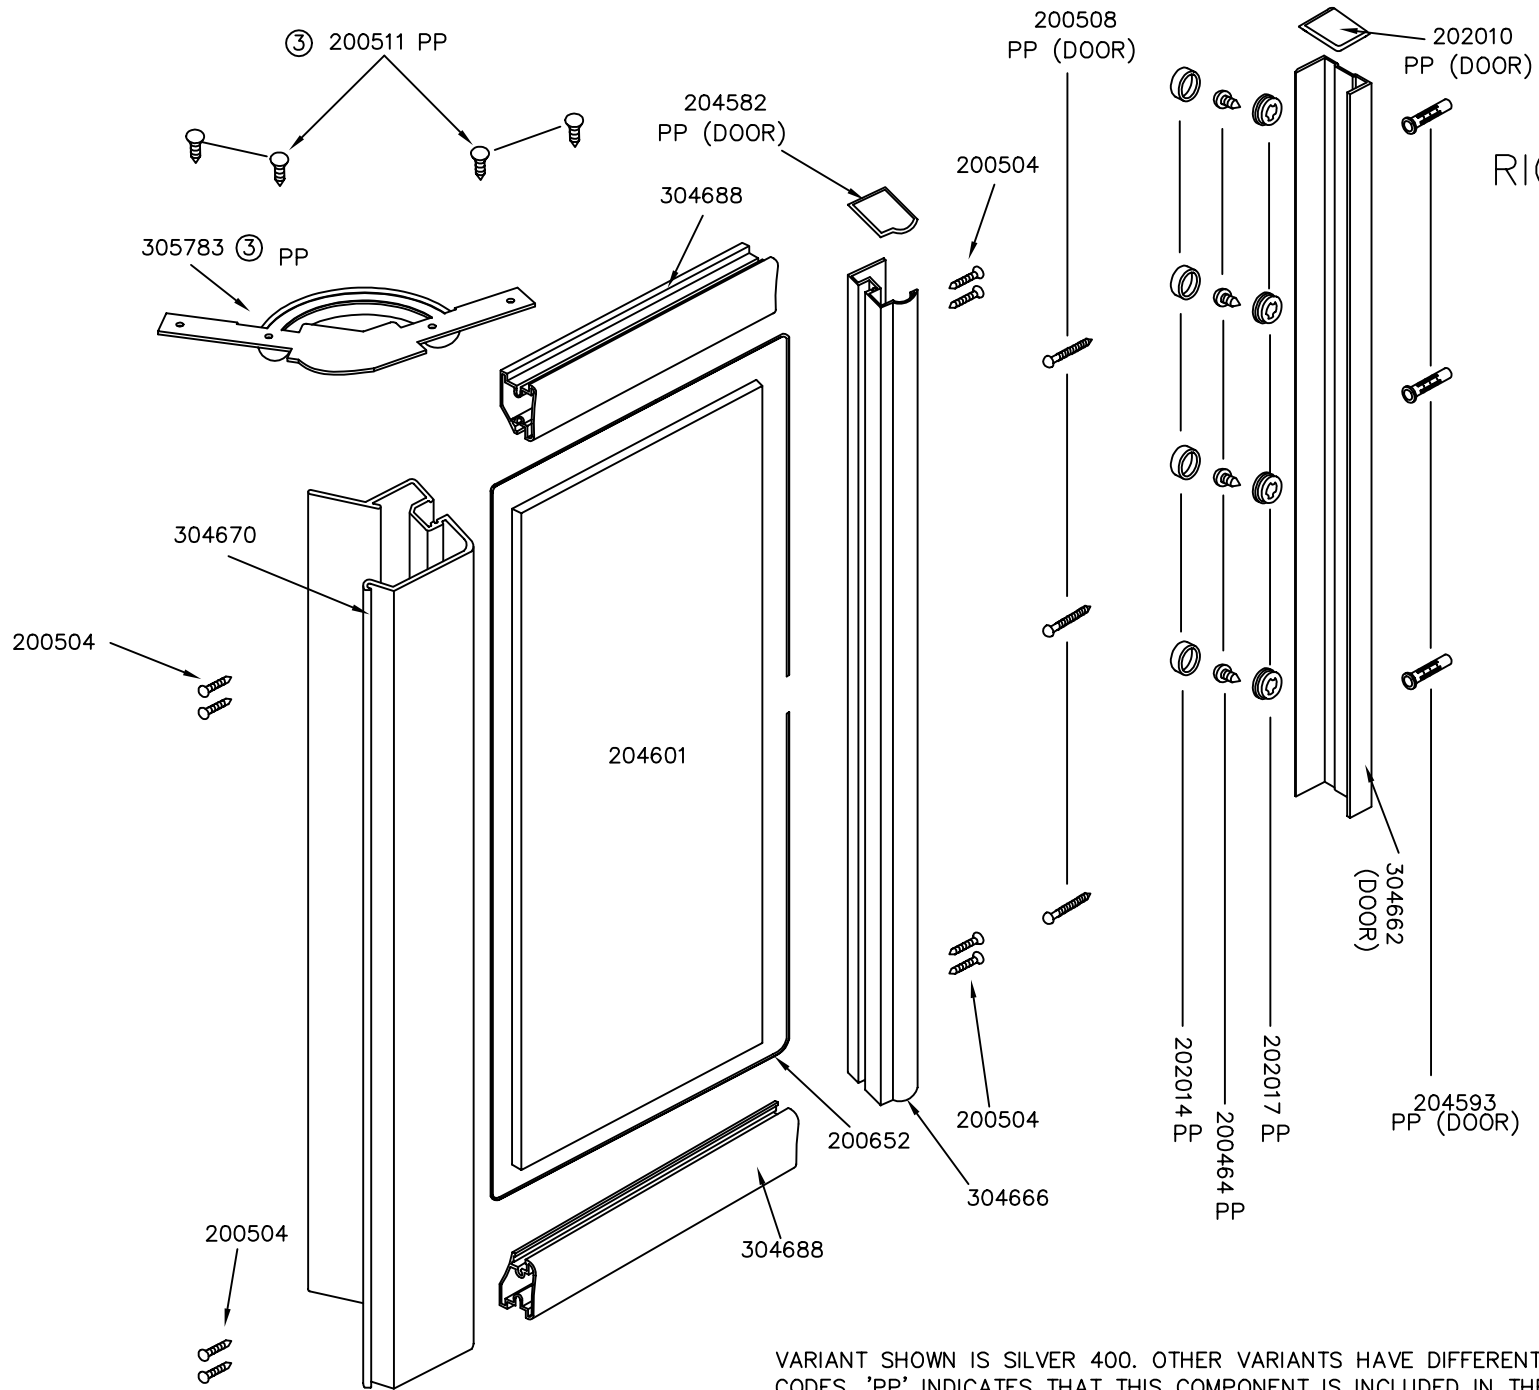

# 822 AROCO PENTA PANEL

RIGHT HAND PANEL SHOWN  
EACH BOX CONTAINS ONE  
R/H AND ONE L/H PANEL

VARIANT SHOWN IS SILVER 400. OTHER VARIANTS HAVE DIFFERENT PART CODES. 'PP' INDICATES THAT THIS COMPONENT IS INCLUDED IN THE PARTS PACK PACKED WITH THE PANEL. (DOOR) INDICATES THAT THIS PART IS INCLUDED AS PART OF THE DOOR OF THE ENCLOSURE AND IS SHOWN FOR COMPLETENESS.

3	03/06/04	JC	TOP CAP CHANGED
2	22/10/03	JC	TOP CAP SAP CODE CORRECTED
ISS.	DATE	DRN.	DESCRIPTION
CHECKED:			APPROVED:
DATE DRAWN: 7/8/02			