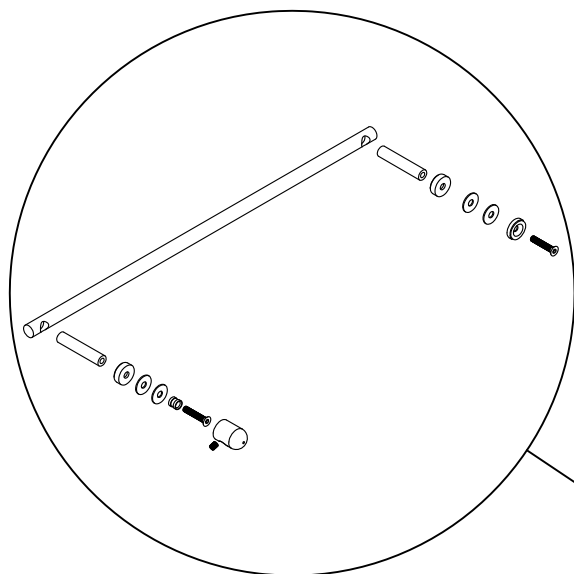

Alfred Road
Wallasey Wirral
CH44 7HY ENGLAND
Tel 44 (0)151-606 5000
Fax 44 (0)151-638 0303
daryl@daryl-showers.co.uk

207973

307604

200667
(DISCARD)

307132

307283

207014

208103

200504

307765

307282

202017 PP

200480

202014 PP

200464 PP

200652

200652

206791

207422

200504

207014

200480

307765

207433 PP

200020

307769

207285 PP

200004 PP

Aroco 850 Curved with towel rail

To ensure correct replacement parts are sent be ready to quote the six digit part code from this drawing eg 307132

PP after a part means it is contained in the parts pack