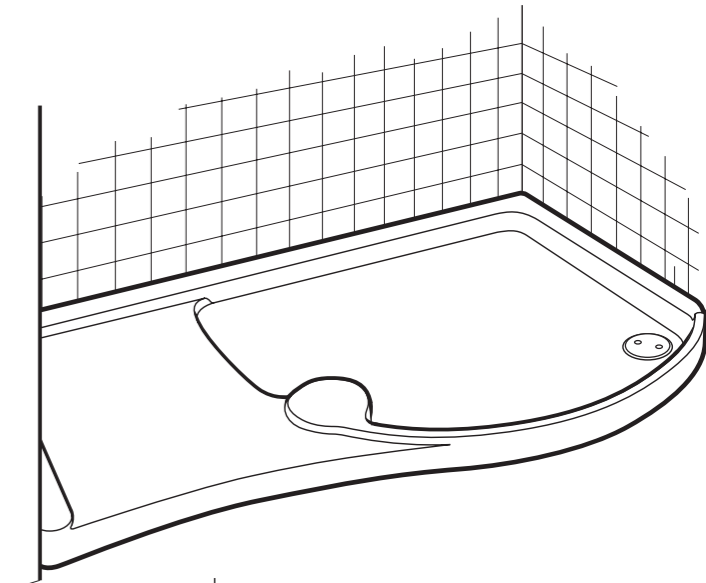

CFI160J

Cyan Low Level Walk In Tray

1400 and 1700mm

44 (0)151 606 5000

Daryl Industries Limited
Alfred Road, Wallasey, Wirral, CH44 7HY England
Tel 44 (0)151 606 5000 Fax 44 (0)151 638 0303
www.daryl-showers.co.uk
E-mail Daryl@daryl-showers.co.uk

	1400 TRAY	1700 TRAY
A	760mm	700mm
B	575mm	575mm
C	585mm	585mm
D	811mm	1050mm
E	776mm	1020mm
F	180mm	180mm

INSTALL WASTE PIPE BEFORE FITTING TRAY & ALLOW ACCESS FOR CONNECTION

IF HYDRA MODERN IS BEING FITTED INSTALL HOT & COLD INLET PIPES. USE 15mm or 22mm PIPE AS MUCH AS POSSIBLE, REDUCING TO 10mm AT ENDS FOR CONNECTION

NOTE: PIPES CAN BE ABOVE OR BELOW FLOOR

MITRE WITH CUTTERS AND FOLD ROUND 90°

FIT THE BOTTOM SECTION OF THE WASTE ASSEMBLY

TIGHTEN SCREWS UNTIL GASKET IS GRIPPED AND WILL NO LONGER MOVE. **IMPORTANT: DO NOT OVERTIGHTEN SCREWS**

±0mm **IMPORTANT** Tray must be level here

CONNECT 10MM HOT & COLD INLET PIPES UNDER TRAY

IF FLOOR IS UNEVEN LAY A 5:1 SAND/CEMENT MIX TO HELP LEVEL TRAY