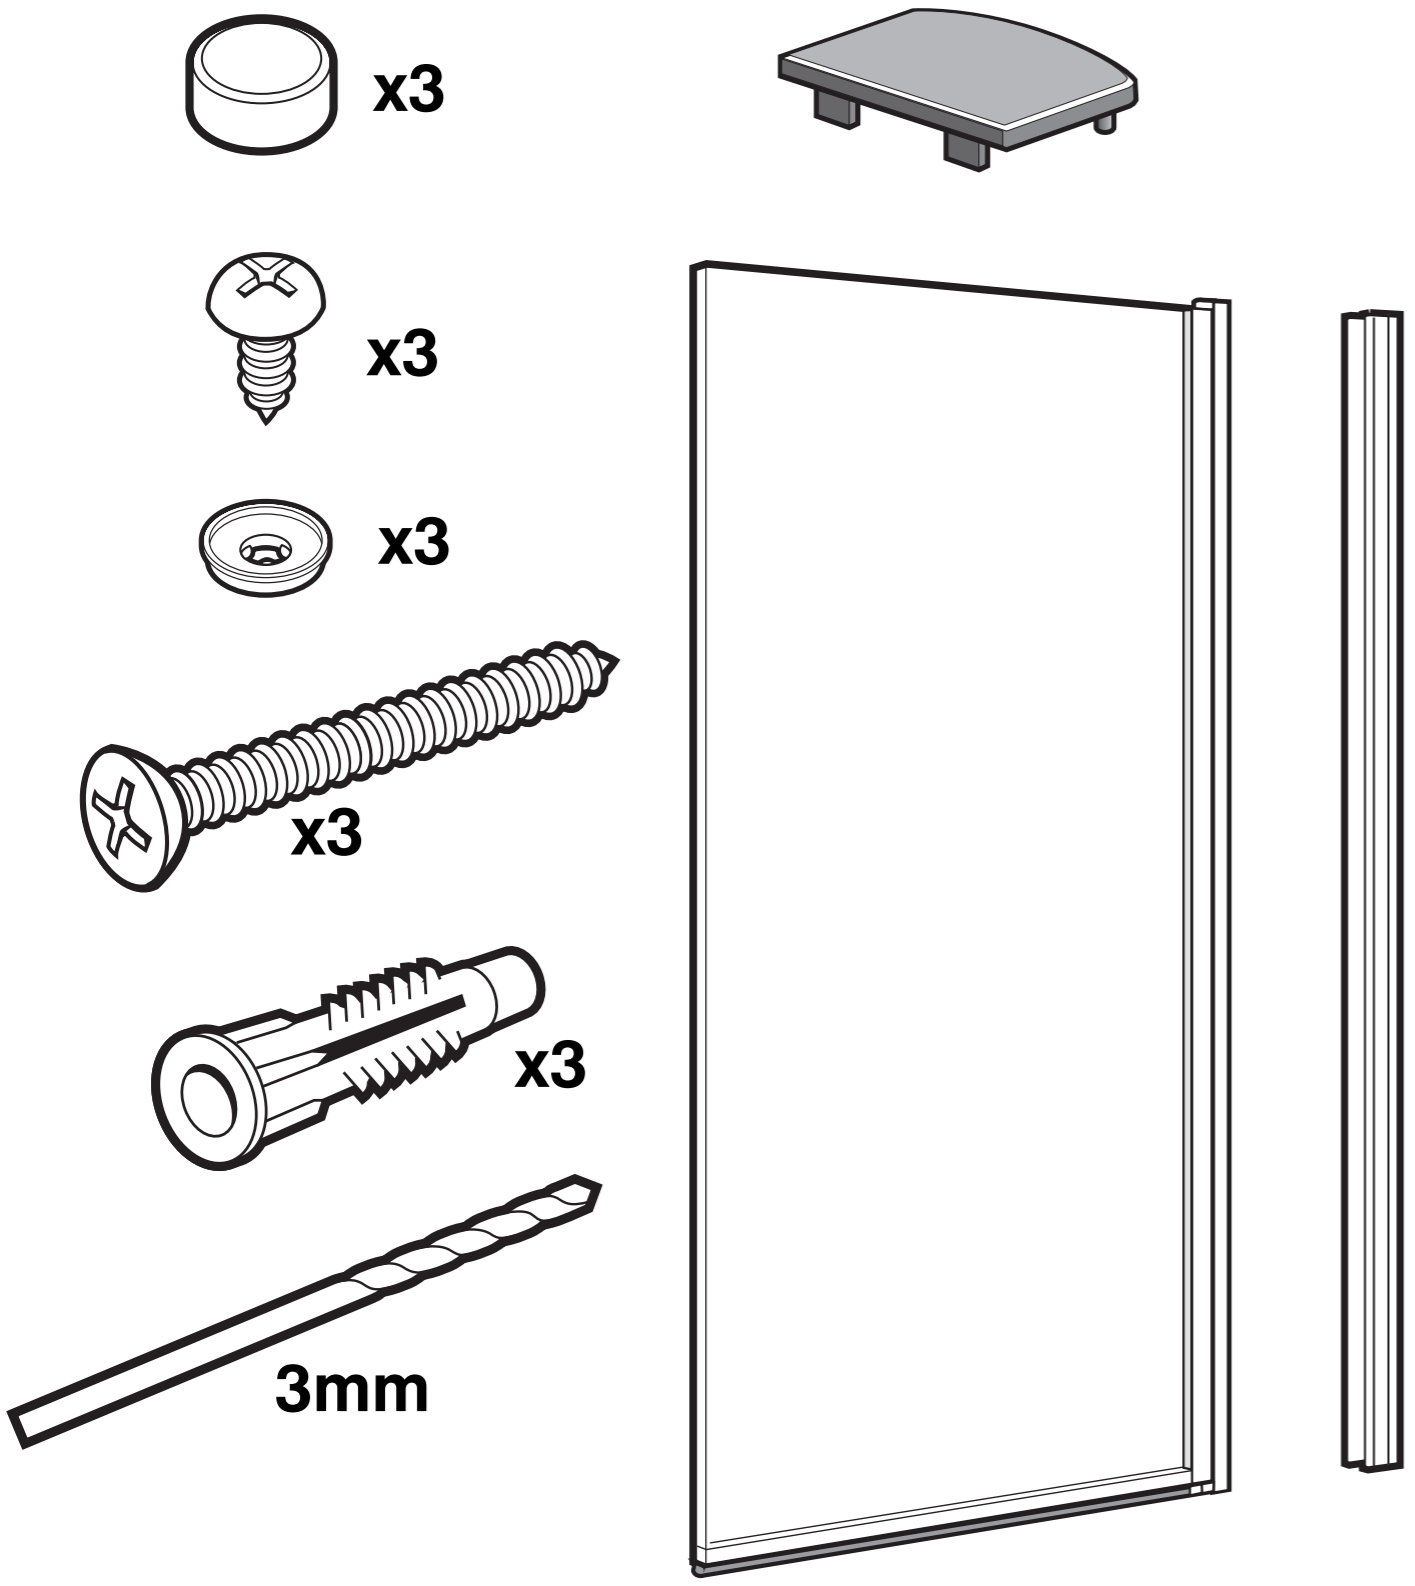

Bath Screen
(850)

RECOMMENDED SAFETY PRECAUTIONS

 Protective footwear
when lifting panels

Safety glasses
when drilling 

 **44 (0)151 606 5000**

Manufactured in the UK by Kohler Daryl Limited
Alfred Road, Wallasey, Wirral, CH44 7HY England
Tel 44 (0)151 606 5000 Fax 44 (0)151 638 0303
E-mail aroco@aroco-showers.co.uk
www.daryl-showers.co.uk